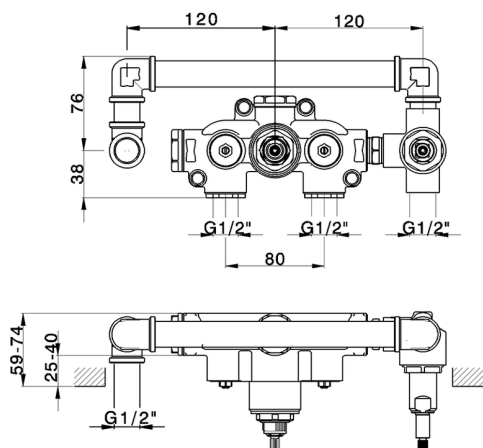

Concealed thermostatic bath mixer, 2-outlet CONCEALED_ZB019340

MODEL **ZB019340**

Concealed thermostatic shower mixer,
2-outlet, without trim kit

AVAILABLE FINISHINGS

04 04 Without finishing

CHARACTERISTICS

Installation **Concealed**

Cartridge Spare Parts **24.04A.PP**

8x20 Plus P Thermostatic Valve

Concealed **1**

Thermostatic

The Huber thermostatic is your personal water manager, helping you to handle, control and save water and energy.

2026-05-25