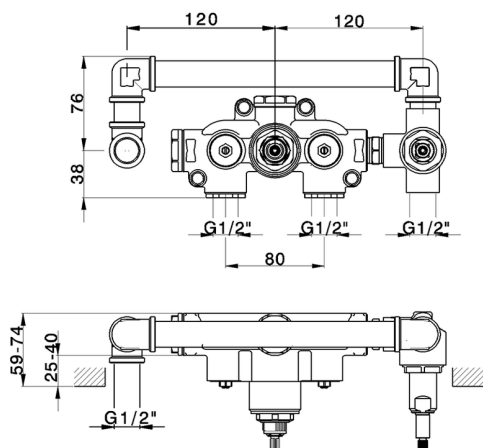

Exposed part for con.thermo.shower valve, 2-outlet CHRONOS_CR019641

MODEL **CR019641**

Exposed part for con.thermo.shower valve, 2-outlet,with 2-outlet deviasstop,Brass D.24mm minimalistic one spray handshower,150 cm SUPREME smooth flexible hose,without concealed part - for item ZB019340

Concealed thermostatic bath mixer, 2-outlet CONCEALED_ZB019340

MODEL **ZB019340**

Concealed thermostatic shower mixer,
2-outlet, without trim kit

AVAILABLE FINISHINGS

 **04** 04 Without finishing

CHARACTERISTICS

Installation **Concealed**

Cartridge Spare Parts **24.04A.PP**

8x20 Plus P Thermostatic Valve

Concealed **1**

Thermostatic

The Huber thermostatic is your personal water manager, helping you to handle, control and save water and energy.