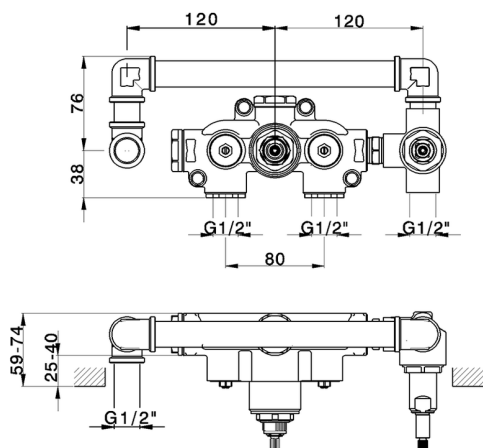

Concealed thermostatic bath mixer, 2-outlet CONCEALED_ZB019340

MODEL **ZB019340**

Concealed thermostatic shower mixer,
2-outlet, without trim kit

AVAILABLE FINISHINGS

04 04 Without finishing

CHARACTERISTICS

Installation **Concealed**

Cartridge Spare Parts **24.04A.PP**

8x20 Plus P Thermostatic Valve

Concealed **1**

Thermostatic

The Huber thermostatic is your personal water manager, helping you to handle, control and save water and energy.

2026-03-20