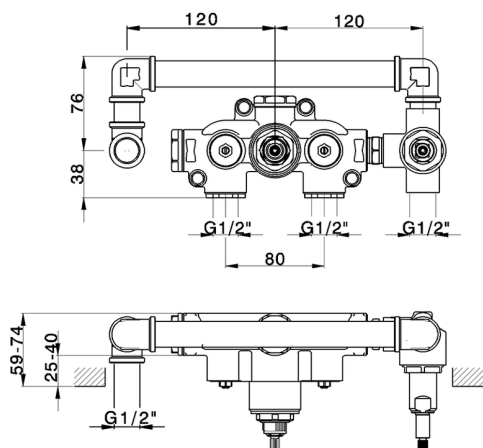

Exposed part for con.thermo.shower valve, 2-outlet CHRONOS_CR019641

MODEL **CR019641**

Exposed part for con.thermo.shower valve, 2-outlet, with 2-outlet deviator, Brass D.24mm minimalist one spray handshower, 150 cm SUPREME smooth flexible hose, without concealed part - for item ZB019340

Concealed thermostatic bath mixer, 2-outlet CONCEALED_ZB019340

MODEL **ZB019340**

Concealed thermostatic shower mixer,
2-outlet, without trim kit

AVAILABLE FINISHINGS

04 04 Without finishing

CHARACTERISTICS

Installation **Concealed**

Cartridge Spare Parts **24.04A.PP**

8x20 Plus P Thermostatic Valve

Concealed **1**

Thermostatic

The Huber thermostatic is your personal water manager, helping you to handle, control and save water and energy.