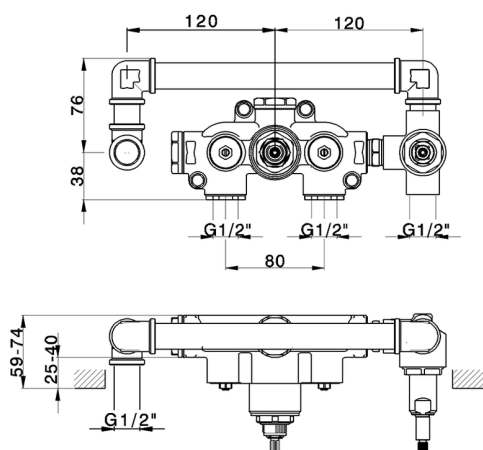

Exposed part for con.thermo.shower valve, 2-outlet CHRONOS_CR019641

MODEL **CR019641**

Exposed part for con.thermo.shower valve, 2-outlet,with 2-outlet deviastop,Brass D.24mm minimalistic one spray handshower,150 cm SUPREME smooth flexible hose,without concealed part - for item ZB019340

Concealed thermostatic bath mixer, 2-outlet CONCEALED_ZB019340

MODEL **ZB019340**

Concealed thermostatic shower mixer,
2-outlet, without trim kit

AVAILABLE FINISHINGS

04 04 Without finishing

CHARACTERISTICS

Installation **Concealed**

Cartridge Spare Parts **24.04A.PP**

8x20 Plus P Thermostatic Valve

Concealed **1**

Thermostatic

The Huber thermostatic is your personal water manager, helping you to handle, control and save water and energy.