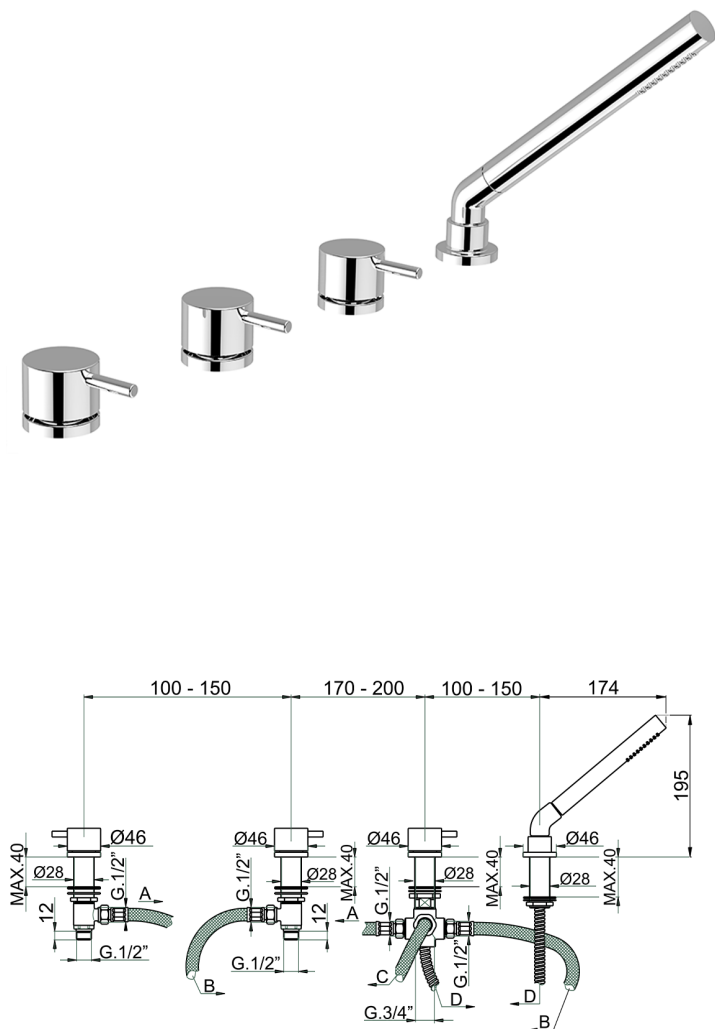

## Deck-mounted 4-hole bath mixer M32\_MT000290

MODEL **MT000290**

Deck-mounted 4-hole bath mixer, automatic diverter, 23 mm Brass One Spray handshower, 175 cm Brass flexible hose

### AVAILABLE FINISHINGS

-  **21** 21 Chrome
-  **26** 26 Old Copper
-  **2F** 2F Brushed Nickel
-  **2W** 2W Brushed Gold
-  **40** 40 Matt Black
-  **4Q** 4Q Matt White