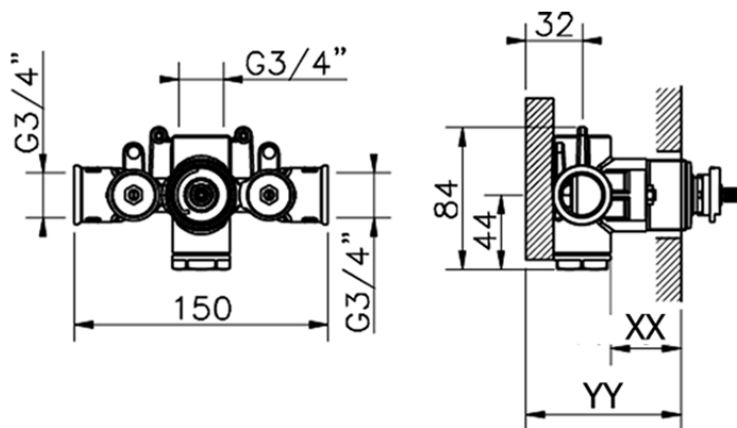

3/4" Concealed thermostatic shower valve CONCEALED_ZB007221

Piastra/Plate/Plaque/Platte/Placa

2-3mm: XX 25-40 YY 76-91

10mm: XX 16-31 YY 65-80