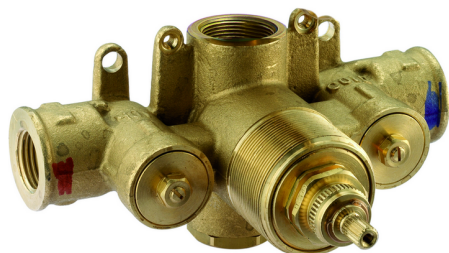

## 3/4" Concealed thermostatic shower valve CONCEALED\_ZB007221

MODEL **ZB007221**

3/4" Concealed thermostatic valve, without  
Stopvalve, without trim kit

AVAILABLE FINISHINGS

CHARACTERISTICS

Installation	<b>Concealed</b>
Cartridge Spare Parts	<b>23.51A.HF</b>
<b>HF Thermostatic Valve</b>	
Concealed	<b>1</b>

Piastra/Plate/Plaque/Platte/Placa  
 2-3mm: XX 25-40 YY 76-91  
 10mm: XX 16-31 YY 65-80

### Thermostatic

The Huber thermostatic is your personal water manager, helping you to handle, control and save water and energy.

2024-12-19