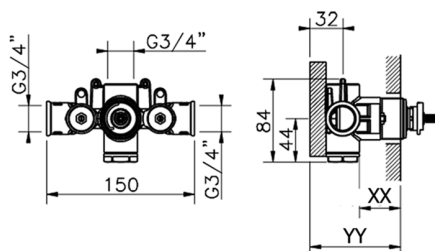

## 3/4" Concealed thermostatic shower valve CONCEALED\_ZB007221

MODEL **ZB007221**

3/4" Concealed thermostatic valve, without  
Stopvalve, without trim kit

AVAILABLE FINISHINGS

CHARACTERISTICS

Installation	<b>Concealed</b>
Cartridge Spare Parts	<b>23.51A.HF</b>
<b>HF Thermostatic Valve</b>	
Concealed	<b>1</b>

Piastra/Plate/Plaque/Platte/Placa  
 2-3mm: XX 25-40 YY 76-91  
 10mm: XX 16-31 YY 65-80