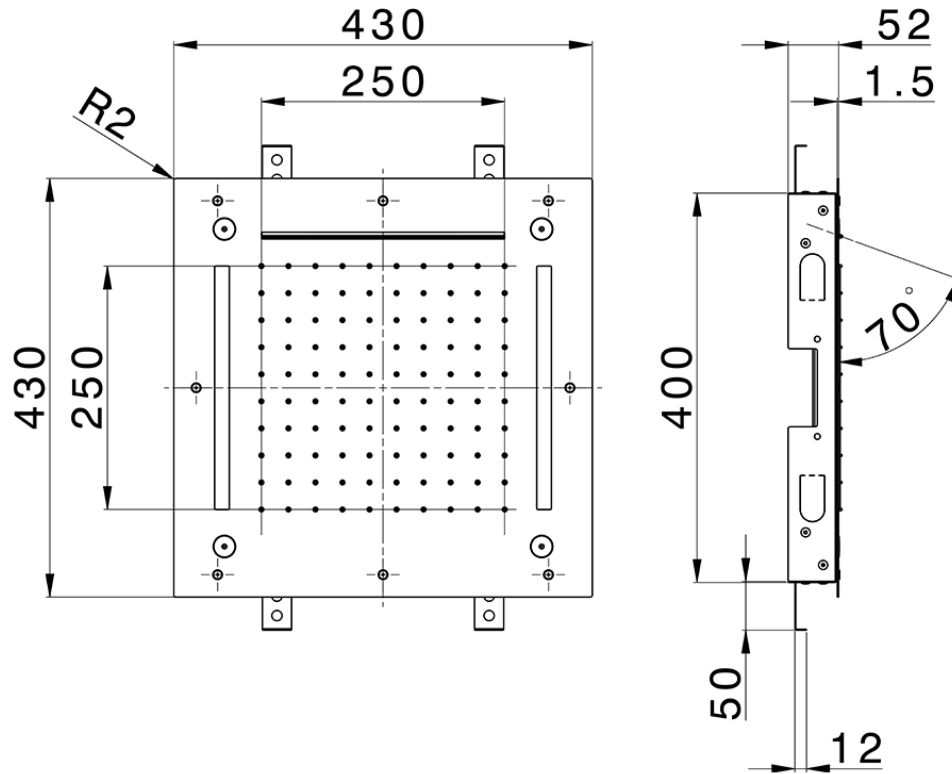

430x430 mm Chromotherapy Ceiling showerhead ZEN_ZS1C0060

ZS1C0060

<https://en.huberitalia.com/430x430-mm-chromotherapy-ceiling-showerhead-zen-zs1c0060>

2024-11-15