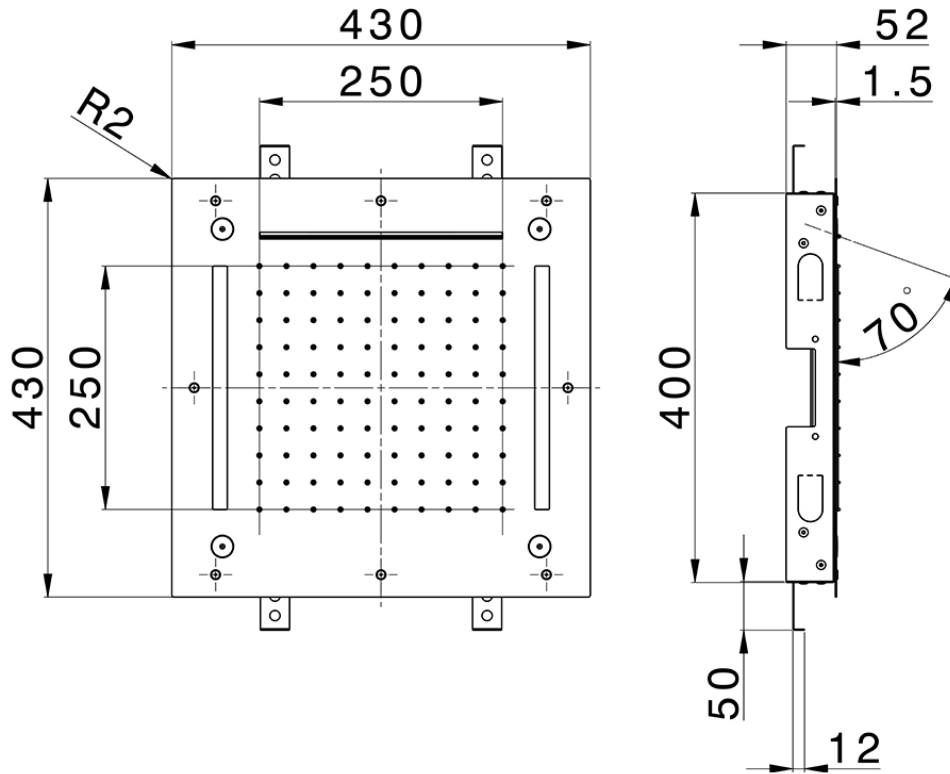

430x430 mm Chromotherapy Ceiling showerhead ZEN_ZS1C0060

ZS1C0060

<https://en.huberitalia.com/430x430-mm-chromotherapy-ceiling-showerhead-zen-zs1c0060>

2024-11-15