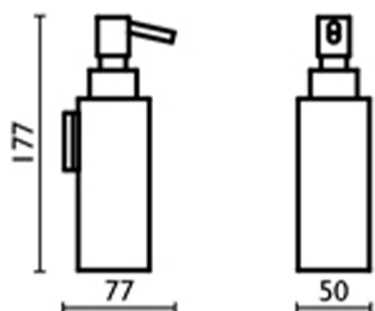

Soap dispenser holder BATHROOM ACCESSORIES_SQ090622

MODEL **SQ090622**

Soap dispenser holder, wall mounted dispenser
made of Brass

AVAILABLE FINISHINGS

- **21** 21 Chrome
- **2B** 2B Polished Nickel
- **2F** 2F Brushed Nickel
- **2Q** 2Q Black Titanium
- **40** 40 Matt Black
- **4Q** 4Q Matt White

CHARACTERISTICS

2026-04-07