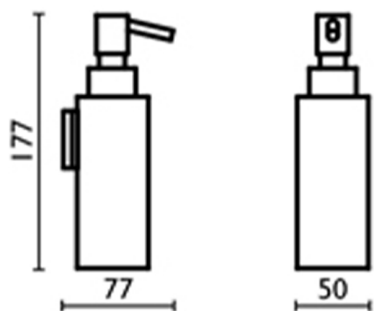

Soap dispenser holder BATHROOM ACCESSORIES_SQ090622

MODEL **SQ090622**

Soap dispenser holder, wall mounted dispenser made of Brass

AVAILABLE FINISHINGS

- **21** 21 Chrome
- **2B** 2B Polished Nickel
- **2F** 2F Brushed Nickel
- **2Q** 2Q Black Titanium
- **40** 40 Matt Black
- **4Q** 4Q Matt White

CHARACTERISTICS

2026-05-26