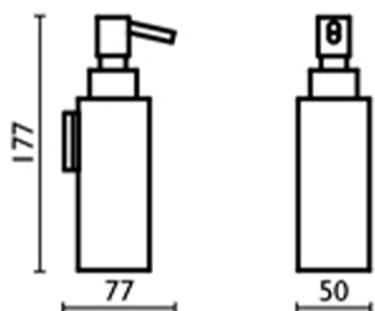

Soap dispenser holder BATHROOM ACCESSORIES_SQ090622

MODEL **SQ090622**

Soap dispenser holder, wall mounted dispenser
made of Brass

AVAILABLE FINISHINGS

- **21** 21 Chrome
- **2B** 2B Polished Nickel
- **2F** 2F Brushed Nickel
- **2Q** 2Q Black Titanium
- **40** 40 Matt Black
- **4Q** 4Q Matt White

CHARACTERISTICS

2026-04-30