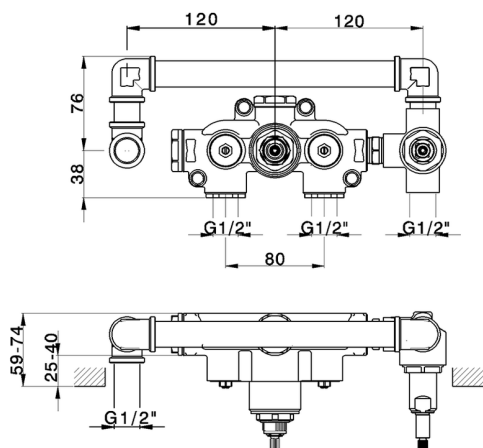

**Concealed thermostatic bath mixer, 2-outlet CONCEALED\_ZB019340**

MODEL **ZB019340**

Concealed thermostatic shower mixer,  
2-outlet, without trim kit

AVAILABLE FINISHINGS

 **04** 04 Without finishing

CHARACTERISTICS

Installation	<b>Concealed</b>
Cartridge Spare Parts	<b>24.04A.PP</b>
<b>8x20 Plus P Thermostatic Valve</b>	
Concealed	<b>1</b>

**Thermostatic**

The Huber thermostatic is your personal water manager, helping you to handle, control and save water and energy.