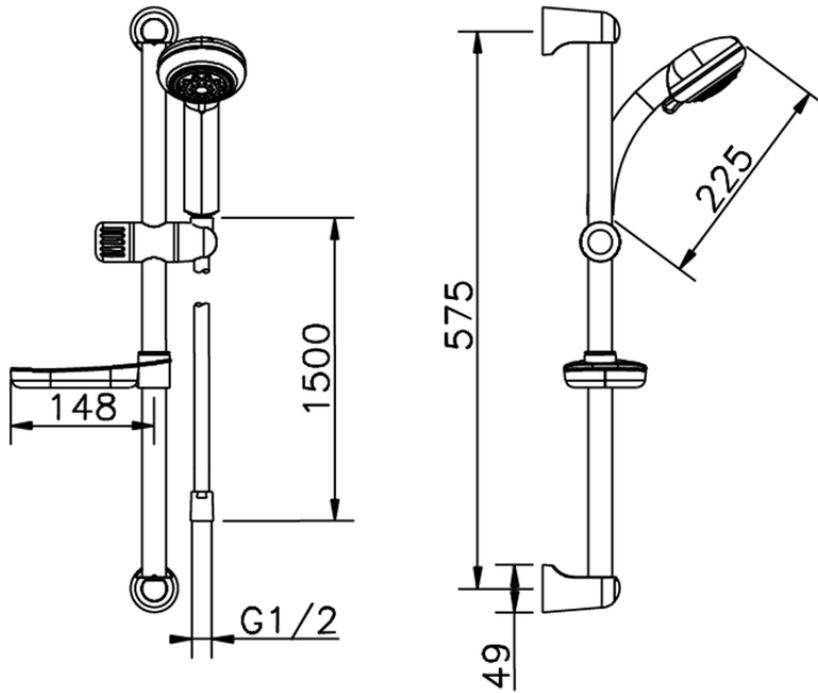

Shower set SHOWER_62.35H.

62.35H.

<https://en.huberitalia.com/shower-set-shower-62-35h>

2024-12-18