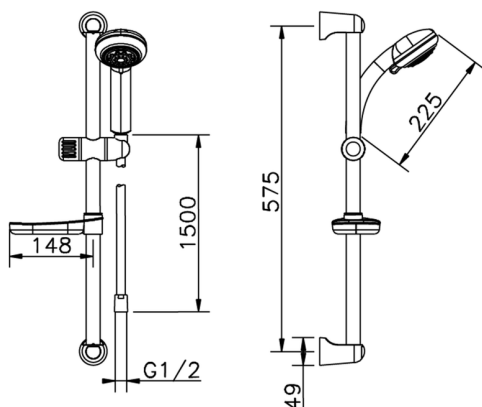

Shower set SHOWER_62.35H.

MODEL **62.35H.**

Shower set, 57 cm Sliding rail bar with sliding bracket, Teti ABS 3 sprays handshower, 150 cm Brass flexible hose

AVAILABLE FINISHINGS

CHARACTERISTICS

2024-12-18