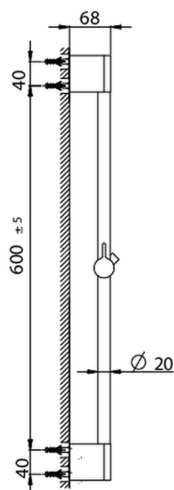

Levity sliding bar SHOWER_SS012060

MODEL **SS012060**

Sliding bar, 61 cm sliding rail bar with sliding bracket

AVAILABLE FINISHINGS

CHARACTERISTICS

2025-04-18