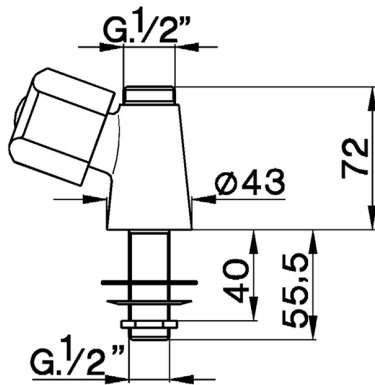

Pillar tap EVA_EV100740

MODEL **EV100740**

Pillar tap, without automatic pop-up waste, without handle, without spout

AVAILABLE FINISHINGS

CHARACTERISTICS

2026-05-16