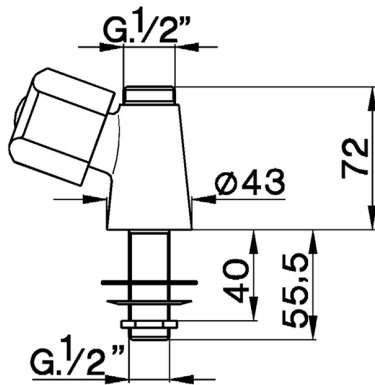

## Pillar tap EVA\_EV100740

MODEL **EV100740**

Pillar tap, without automatic pop-up waste, without handle, without spout

AVAILABLE FINISHINGS

CHARACTERISTICS

2026-04-05