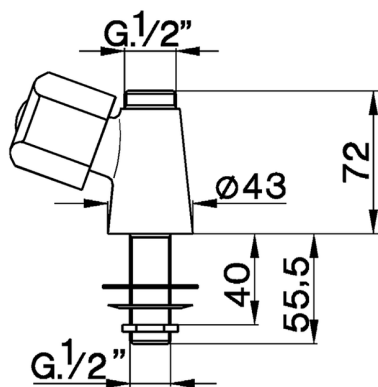

## Pillar tap EVA\_EV100740

MODEL **EV100740**

Pillar tap, without automatic pop-up waste, without handle, without spout

AVAILABLE FINISHINGS

CHARACTERISTICS

2026-06-27