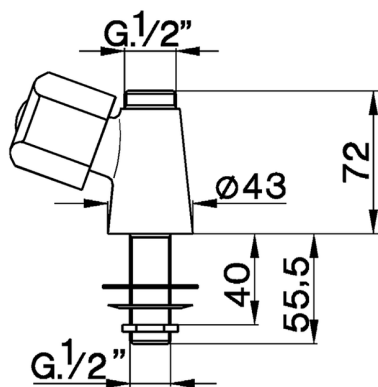

## Pillar tap EVA\_EV100740

MODEL **EV100740**

Pillar tap, without automatic pop-up waste, without handle, without spout

AVAILABLE FINISHINGS

CHARACTERISTICS

2026-06-06