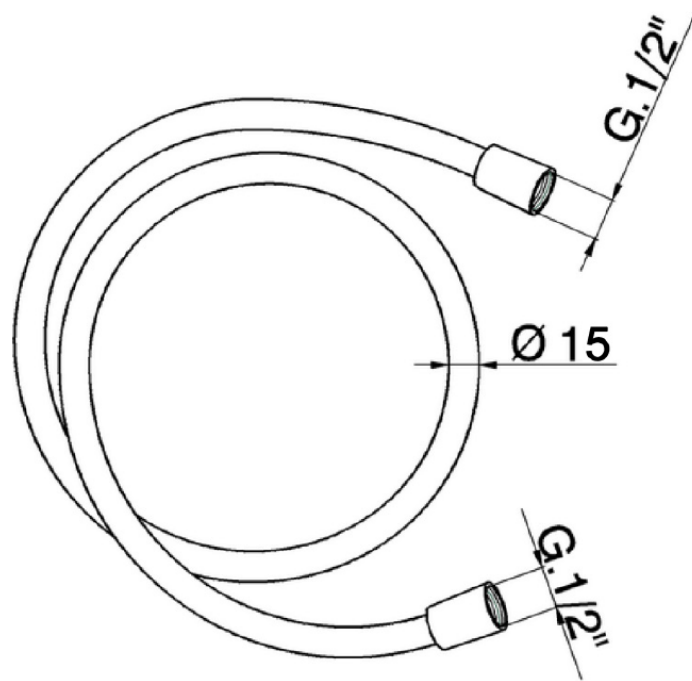

200 cm smooth SUPREME Flexible Hose SHOWER_ZB009090

ZB009090

<https://en.huberitalia.com/200-cm-smooth-supreme-flexible-hose-shower-zb009090>

2026-06-26