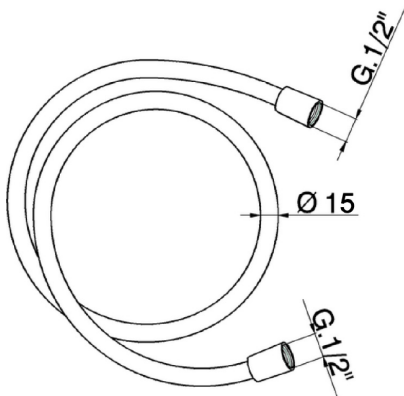

200 cm smooth SUPREME Flexible Hose SHOWER_ZB009090

MODEL **ZB009090**

200 cm smooth SUPREME Flexible Hose

AVAILABLE FINISHINGS

-  **21** 21 Chrome
-  **40** 40 Matt Black
-  **4Q** 4Q Matt White

CHARACTERISTICS