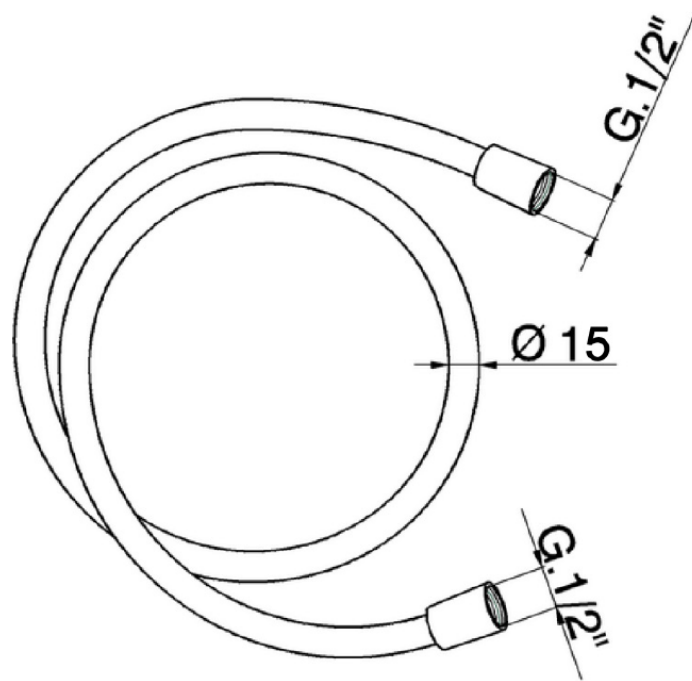

## 200 cm smooth SUPREME Flexible Hose SHOWER\_ZB009090

ZB009090

<https://en.huberitalia.com/200-cm-smooth-supreme-flexible-hose-shower-zb009090>

2026-06-27