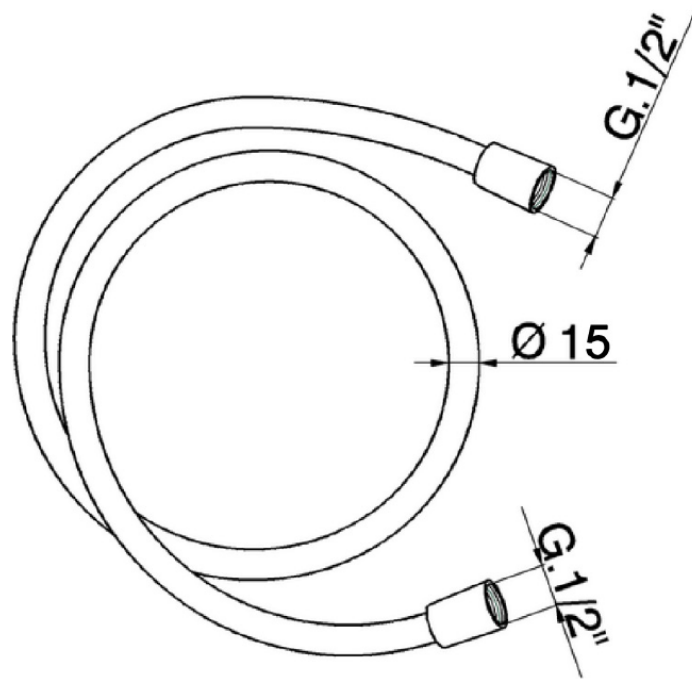

200 cm smooth SUPREME Flexible Hose SHOWER_ZB009090

ZB009090

<https://en.huberitalia.com/200-cm-smooth-supreme-flexible-hose-shower-zb009090>

2026-04-07