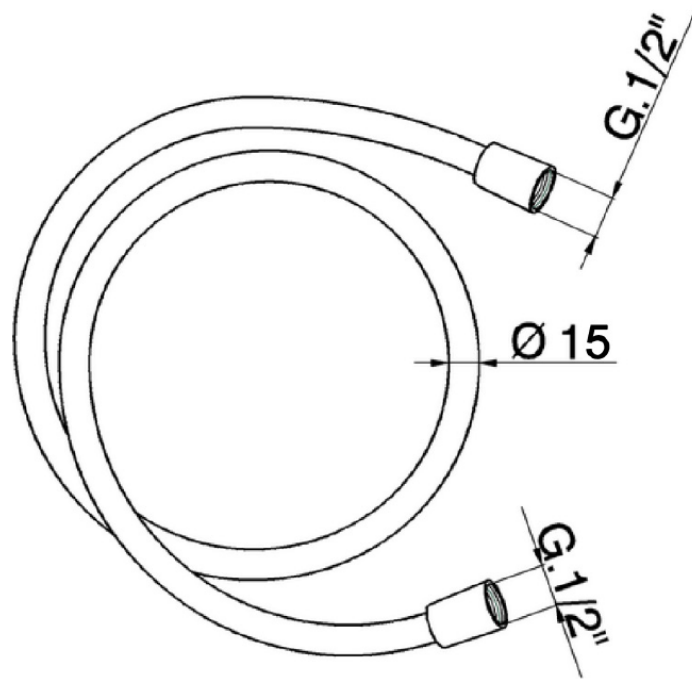

200 cm smooth SUPREME Flexible Hose SHOWER_ZB009090

ZB009090

<https://en.huberitalia.com/200-cm-smooth-supreme-flexible-hose-shower-zb009090>

2026-05-01