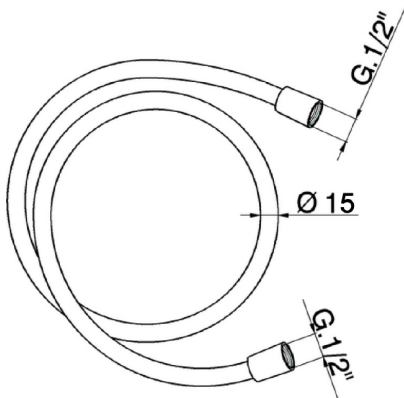

200 cm smooth SUPREME Flexible Hose SHOWER_ZB009090

MODEL **ZB009090**

200 cm smooth SUPREME Flexible Hose

AVAILABLE FINISHINGS

-  **21** 21 Chrome
-  **40** 40 Matt Black
-  **4Q** 4Q Matt White

CHARACTERISTICS