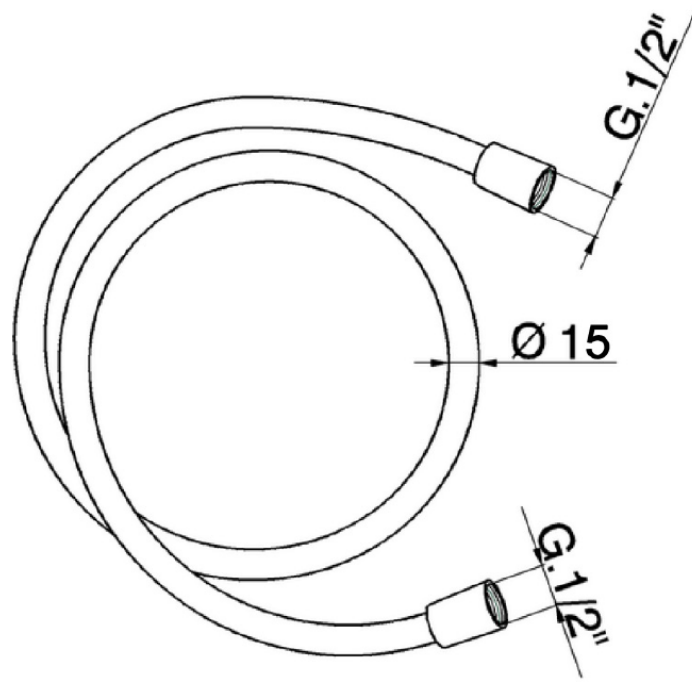

200 cm smooth SUPREME Flexible Hose SHOWER_ZB009090

ZB009090

<https://en.huberitalia.com/200-cm-smooth-supreme-flexible-hose-shower-zb009090>

2026-05-31