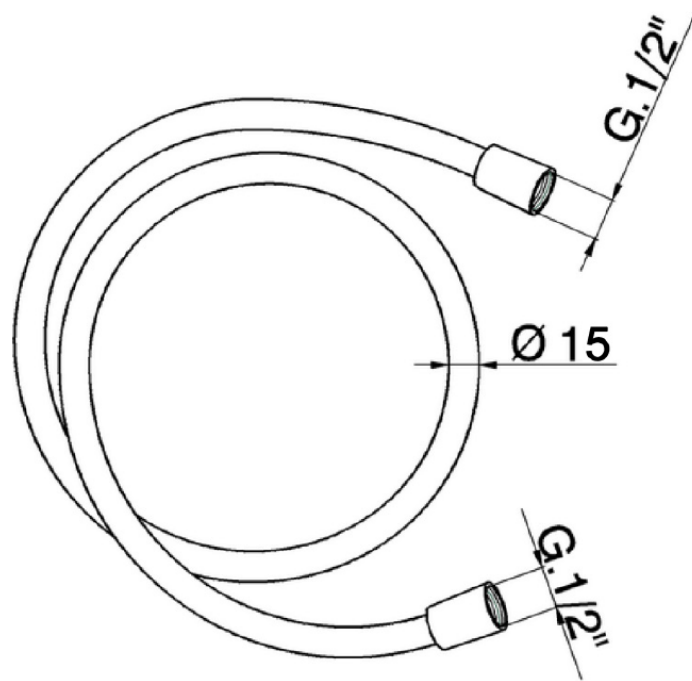

## 200 cm smooth SUPREME Flexible Hose SHOWER\_ZB009090

ZB009090

<https://en.huberitalia.com/200-cm-smooth-supreme-flexible-hose-shower-zb009090>

2026-05-01