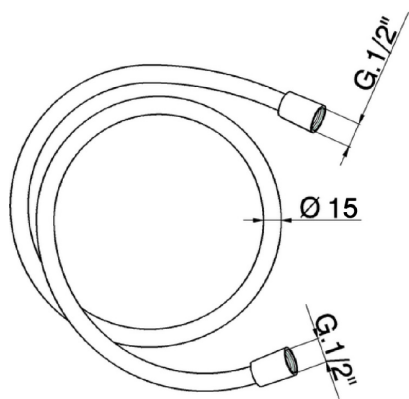

200 cm smooth SUPREME Flexible Hose SHOWER_ZB009090

MODEL **ZB009090**

200 cm smooth SUPREME Flexible Hose

AVAILABLE FINISHINGS

- 
21 21 Chrome
- 
40 40 Matt Black
- 
4Q 4Q Matt White

CHARACTERISTICS

2026-04-07