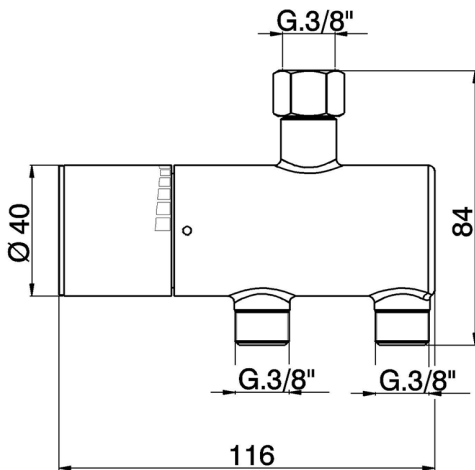

Temperature limiter COMPONENTS_TYT83010

MODEL **TYT83010**

Temperature limiter, without installation kit

AVAILABLE FINISHINGS

CHARACTERISTICS

2024-12-18