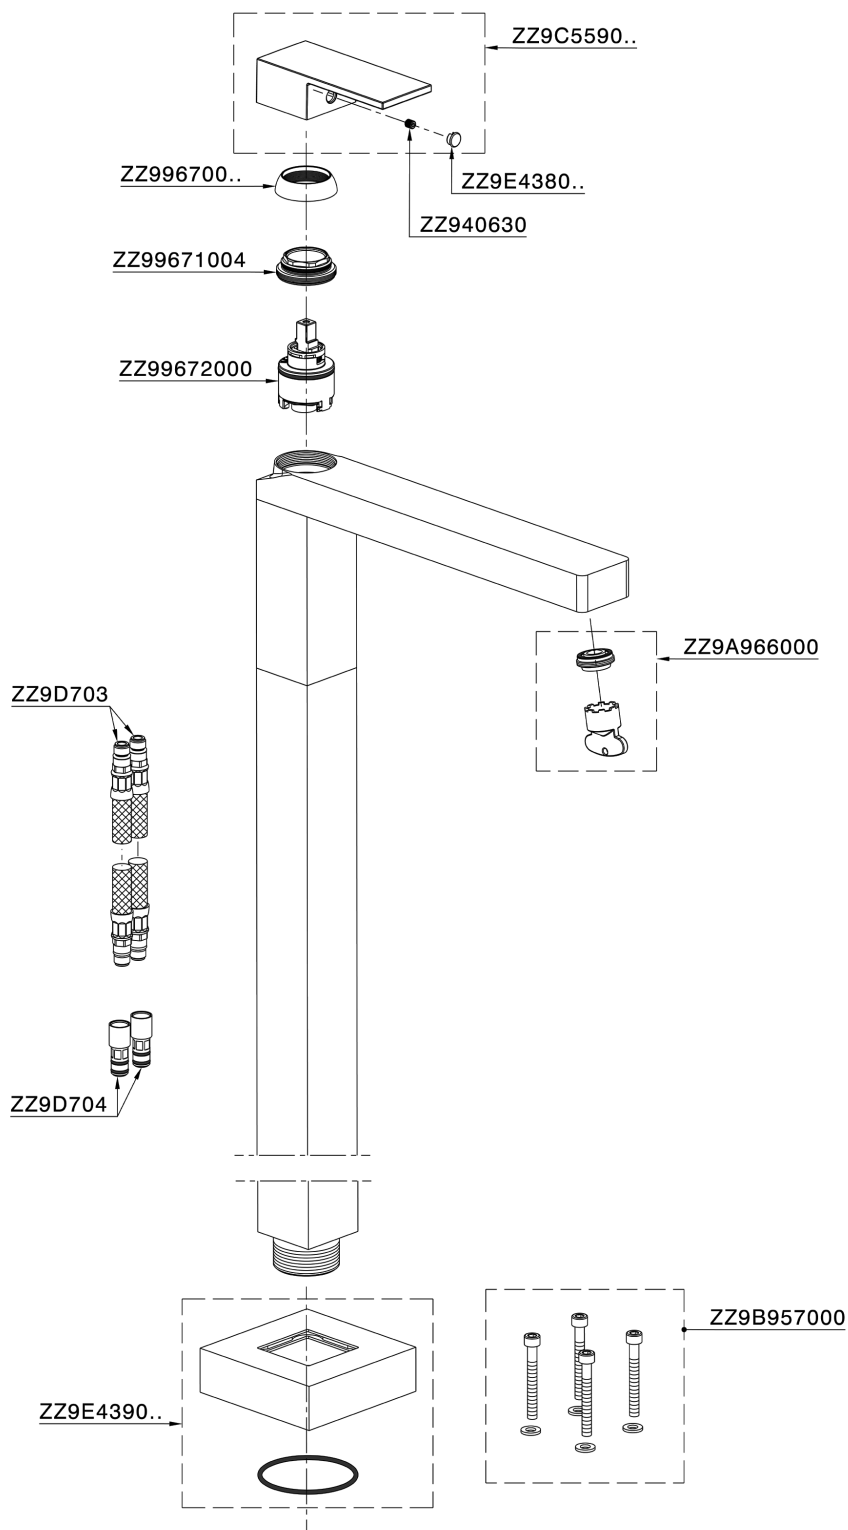

Exposed part for single basin on the floor NUOVA EGO_NE014510

NE014510

<https://en.huberitalia.com/exposed-part-for-single-basin-on-the-floor-nuova-ego-ne014510>

Concealed part single lever free-standing CONCEALED_ZB004510

ZB004510

<https://en.huberitalia.com/concealed-part-single-lever-free-standing-concealed-zb004510>

2024-09-19