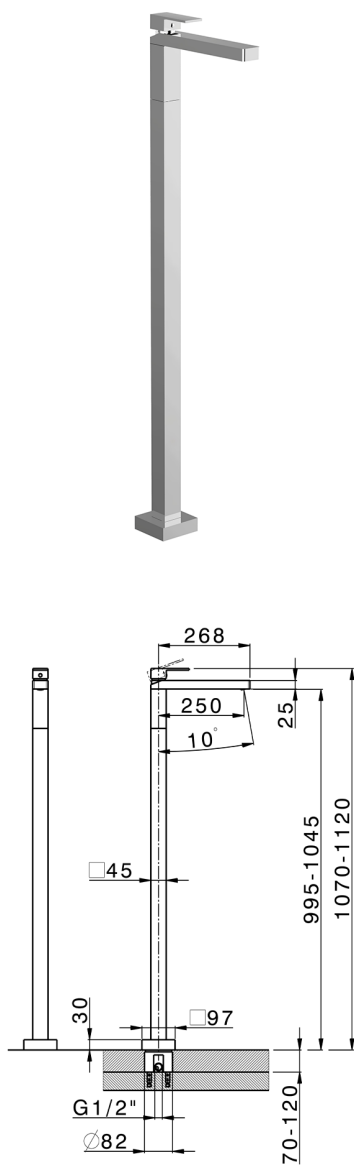

## Exposed part for single basin on the floor NUOVA EGO\_NE014510

MODEL **NE014510**

Exposed part for single basin on the floor, without concealed part, for item ZB004510

### AVAILABLE FINISHINGS

-  **21** 21 Chrome
-  **2F** 2F Brushed Nickel
-  **40** 40 Matt Black
-  **4Q** 4Q Matt White

### CHARACTERISTICS

Cartridge Spare Parts **ZZ97179000**

**35 mm Cartridge**

Installation **Concealed**

Required concealed parts **ZB004510**

## Exposed part for single basin on the floor NUOVA EGO\_NE014510

NE014510

<https://en.huberitalia.com/exposed-part-for-single-basin-on-the-floor-nuova-ego-ne014510>

**Concealed part single lever free-standing CONCEALED\_ZB004510**