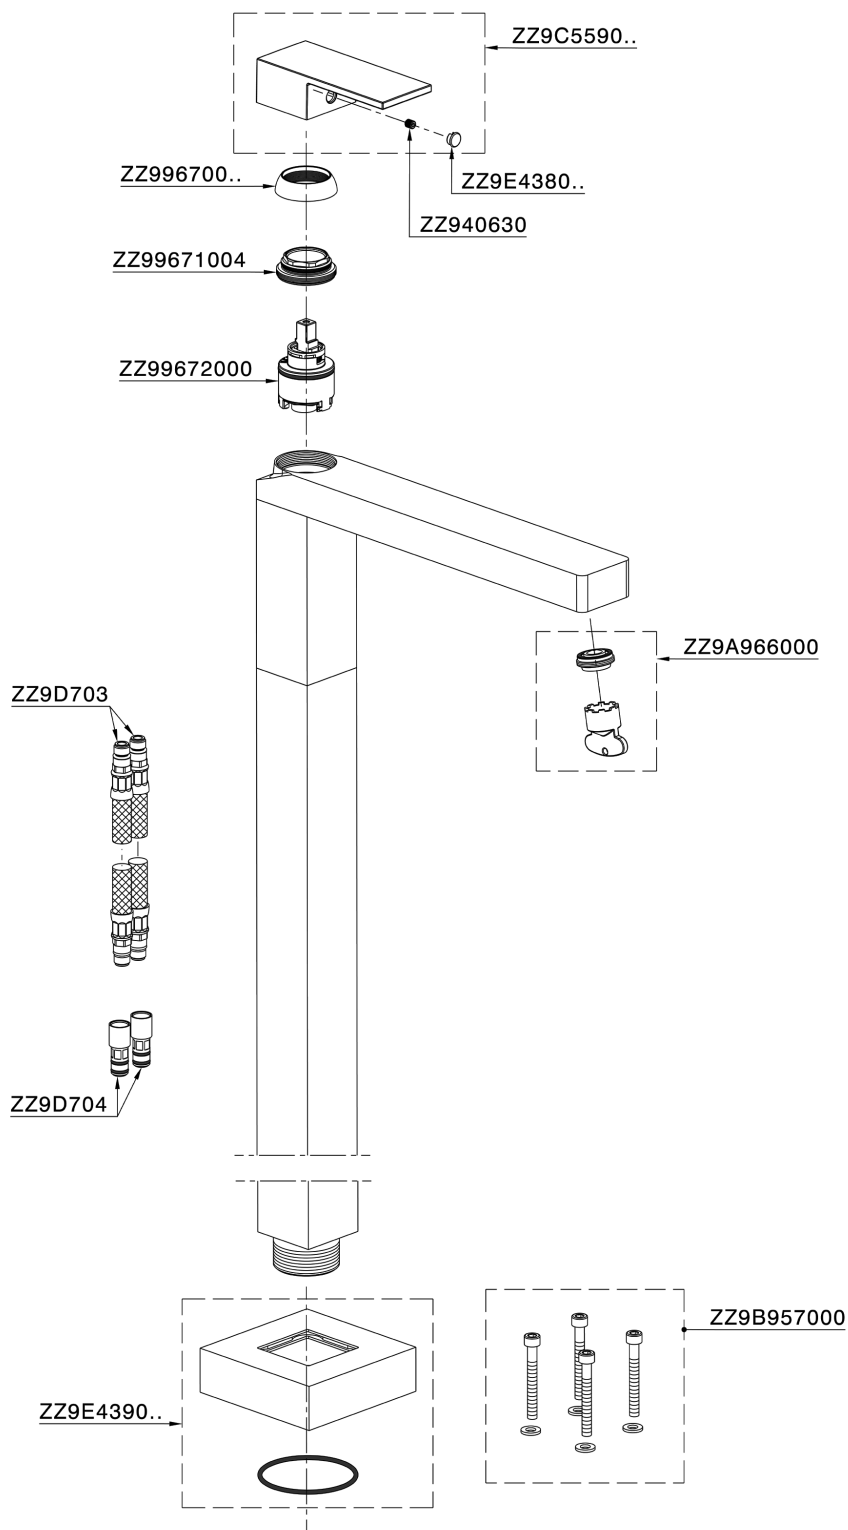

## Exposed part for single basin on the floor NUOVA EGO\_NE014510

MODEL **NE014510**

Exposed part for single basin on the floor, without concealed part, for item ZB004510

### CHARACTERISTICS

Cartridge Spare Parts **ZZ97179000**

**35 mm Cartridge**

Installation **Concealed**

Required concealed parts **ZB004510**

## Exposed part for single basin on the floor NUOVA EGO\_NE014510

NE014510

<https://en.huberitalia.com/exposed-part-for-single-basin-on-the-floor-nuova-ego-ne014510>

**Concealed part single lever free-standing CONCEALED\_ZB004510**

MODEL **ZB004510**

Floor mounted concealed part, for free-standing mixer

AVAILABLE FINISHINGS

 **04** 04 Without finishing

CHARACTERISTICS

Installation	<b>Concealed</b>
Concealed	<b>1</b>

2024-09-19