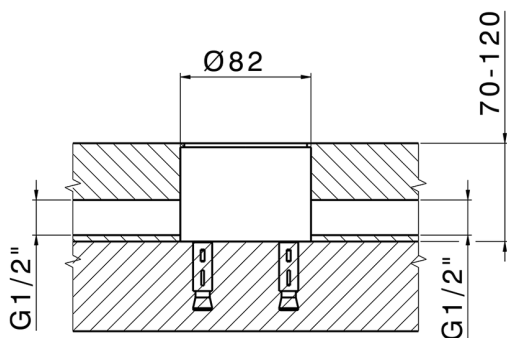

### CHARACTERISTICS

Cartridge Spare Parts **ZZ97179000**

**35 mm Cartridge**

Installation **Concealed**

Required concealed parts **ZB004510**

MODEL **ZB004510**

Floor mounted concealed part, for free-standing mixer

AVAILABLE FINISHINGS

 **04** 04 Without finishing

CHARACTERISTICS

Installation	<b>Concealed</b>
Concealed	<b>1</b>

2024-09-19