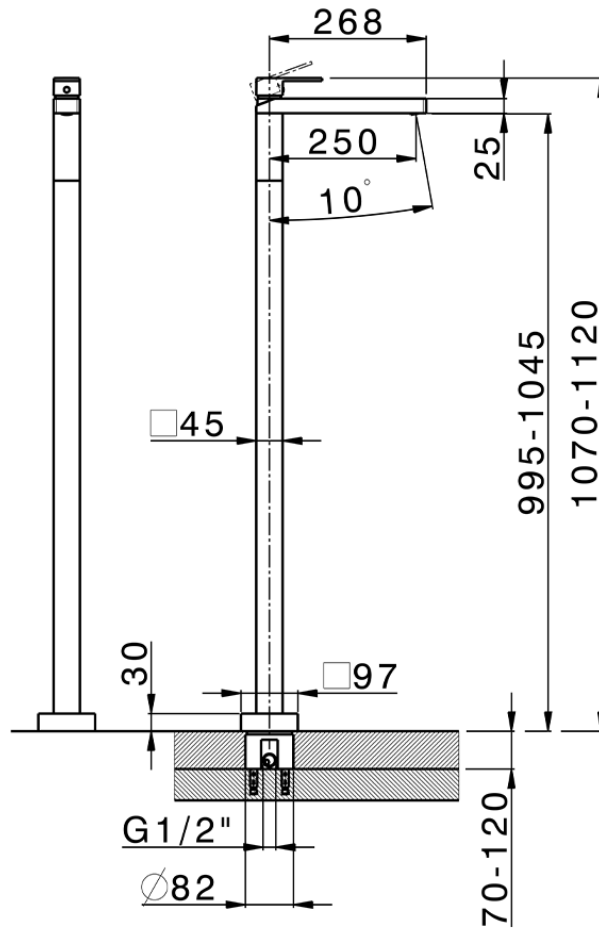

Exposed part for single basin on the floor NUOVA EGO\_NE014510

NE014510

<https://en.huberitalia.com/exposed-part-for-single-basin-on-the-floor-nuova-ego-ne014510>

ZB004510

<https://en.huberitalia.com/concealed-part-single-lever-free-standing-concealed-zb004510>