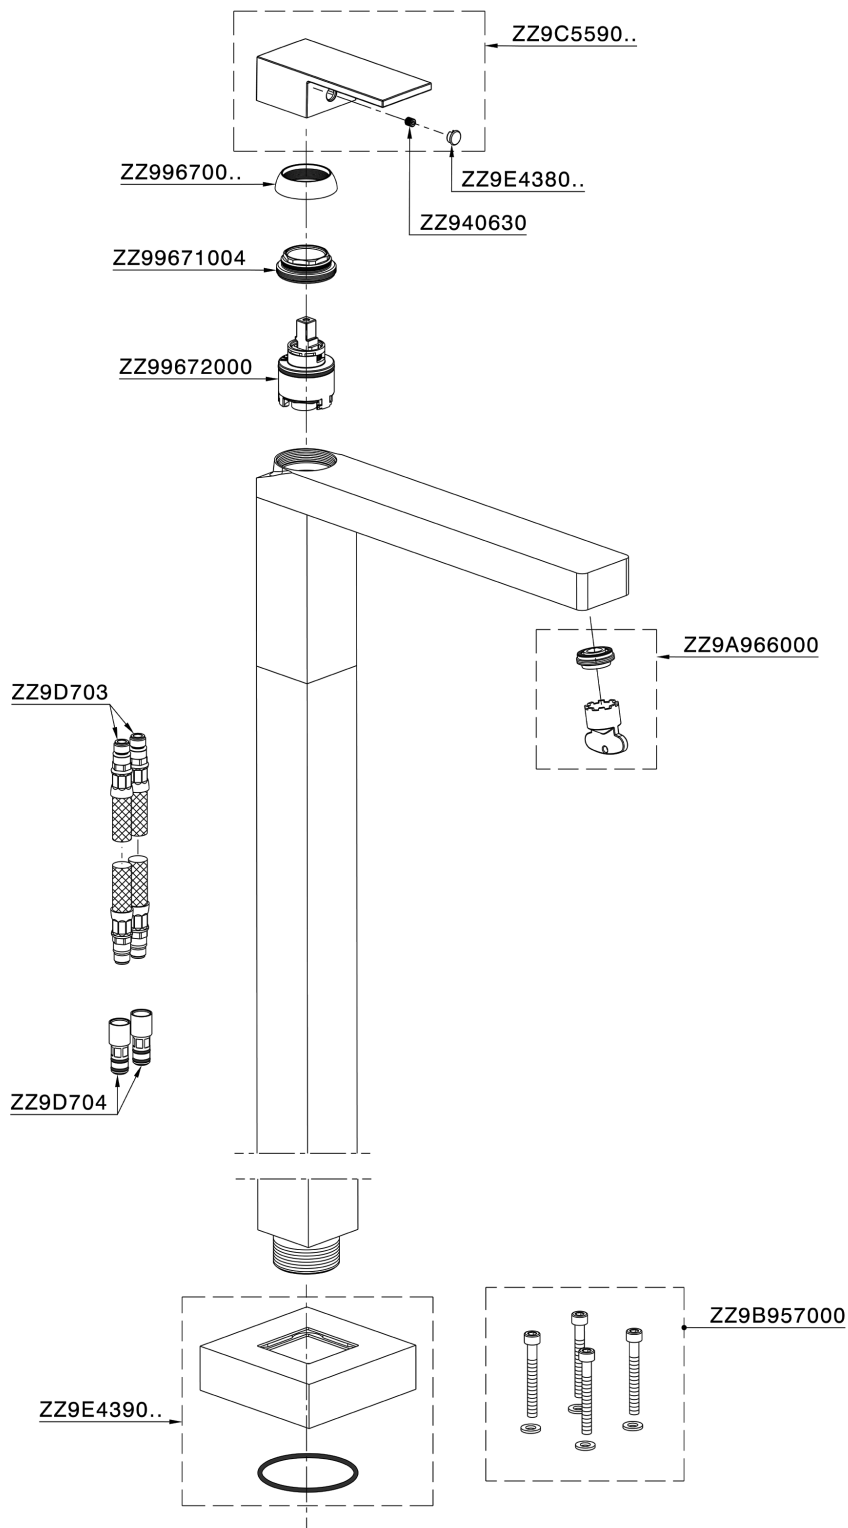

Exposed part for single basin on the floor NUOVA EGO_NE014510

NE014510

<https://en.huberitalia.com/exposed-part-for-single-basin-on-the-floor-nuova-ego-ne014510>

Concealed part single lever free-standing CONCEALED_ZB004510

ZB004510

<https://en.huberitalia.com/concealed-part-single-lever-free-standing-concealed-zb004510>

2024-09-19