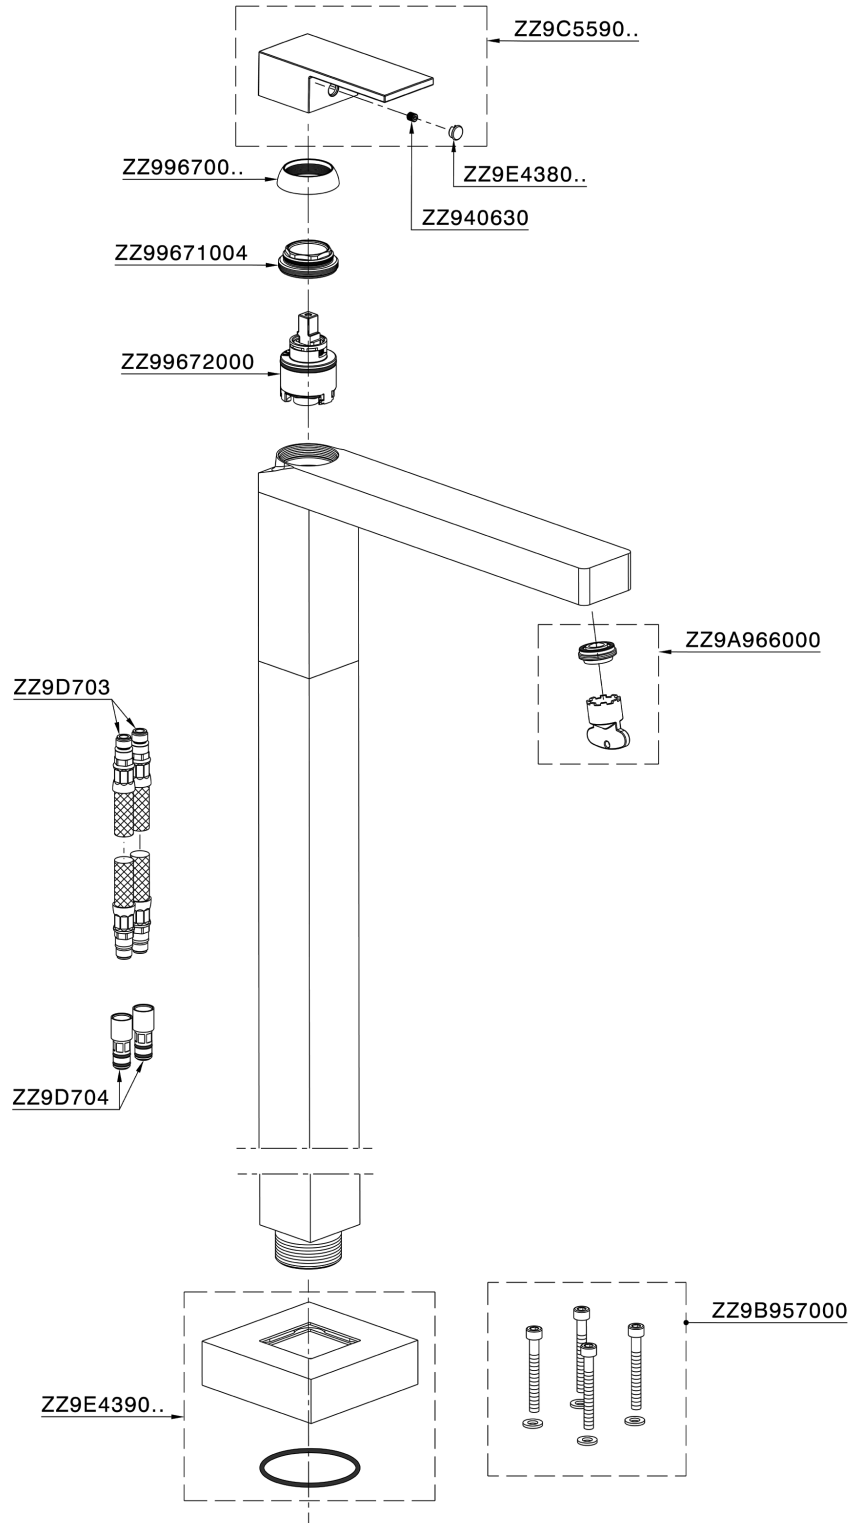

## Exposed part for single basin on the floor NUOVA EGO\_NE014510

MODEL **NE014510**

Exposed part for single basin on the floor, without concealed part, for item ZB004510

### CHARACTERISTICS

Cartridge Spare Parts **ZZ97179000**

**35 mm Cartridge**

Installation **Concealed**

Required concealed parts **ZB004510**

## Exposed part for single basin on the floor NUOVA EGO\_NE014510

NE014510

<https://en.huberitalia.com/exposed-part-for-single-basin-on-the-floor-nuova-ego-ne014510>

**Concealed part single lever free-standing CONCEALED\_ZB004510**

MODEL **ZB004510**

Floor mounted concealed part, for free-standing mixer

AVAILABLE FINISHINGS

 **04** 04 Without finishing

CHARACTERISTICS

Installation	<b>Concealed</b>
Concealed	<b>1</b>

2024-09-19