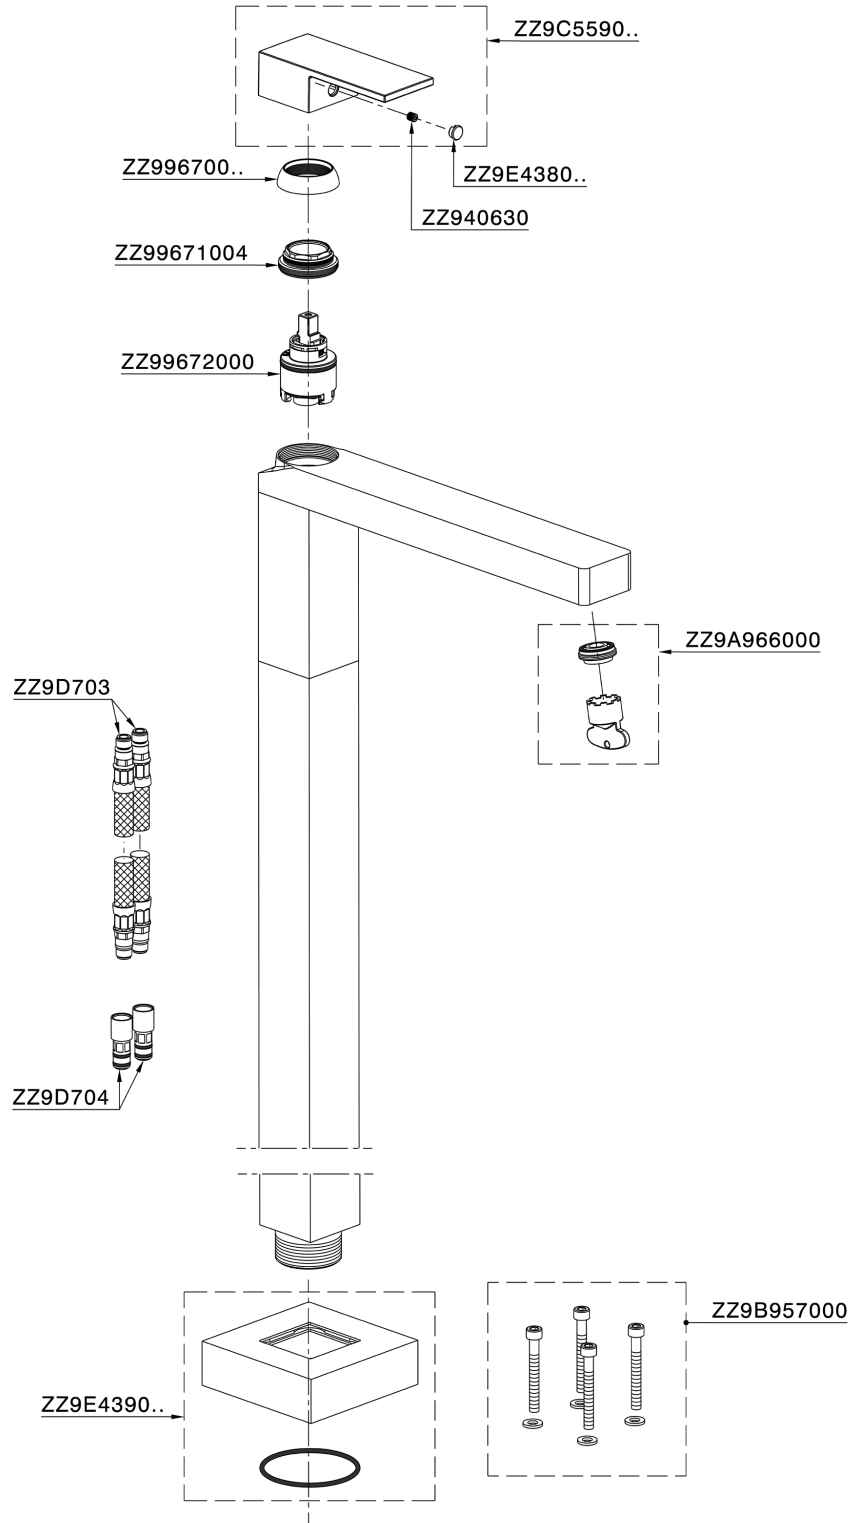

Exposed part for single basin on the floor NUOVA EGO_NE014510

NE014510

<https://en.huberitalia.com/exposed-part-for-single-basin-on-the-floor-nuova-ego-ne014510>

Concealed part single lever free-standing CONCEALED_ZB004510

ZB004510

<https://en.huberitalia.com/concealed-part-single-lever-free-standing-concealed-zb004510>

2024-09-19