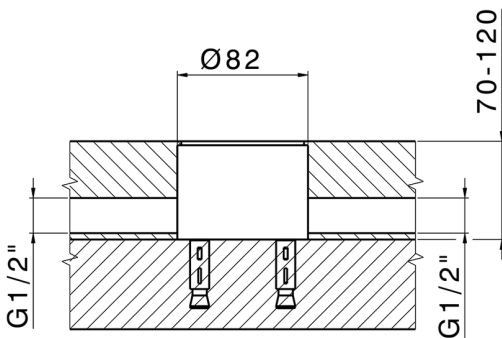

Exposed part for single basin on the floor NUOVA EGO_NE014510

MODEL **NE014510**

Exposed part for single basin on the floor, without concealed part, for item ZB004510

AVAILABLE FINISHINGS

-  **21** 21 Chrome
-  **2F** 2F Brushed Nickel
-  **40** 40 Matt Black
-  **4Q** 4Q Matt White

CHARACTERISTICS

Cartridge Spare Parts **ZZ97179000**

35 mm Cartridge

Installation **Concealed**

Required concealed parts **ZB004510**

Exposed part for single basin on the floor NUOVA EGO_NE014510

NE014510

<https://en.huberitalia.com/exposed-part-for-single-basin-on-the-floor-nuova-ego-ne014510>

Concealed part single lever free-standing CONCEALED_ZB004510

MODEL **ZB004510**

Floor mounted concealed part, for free-standing mixer

AVAILABLE FINISHINGS

 **04** 04 Without finishing

CHARACTERISTICS

Installation	Concealed
Concealed	1