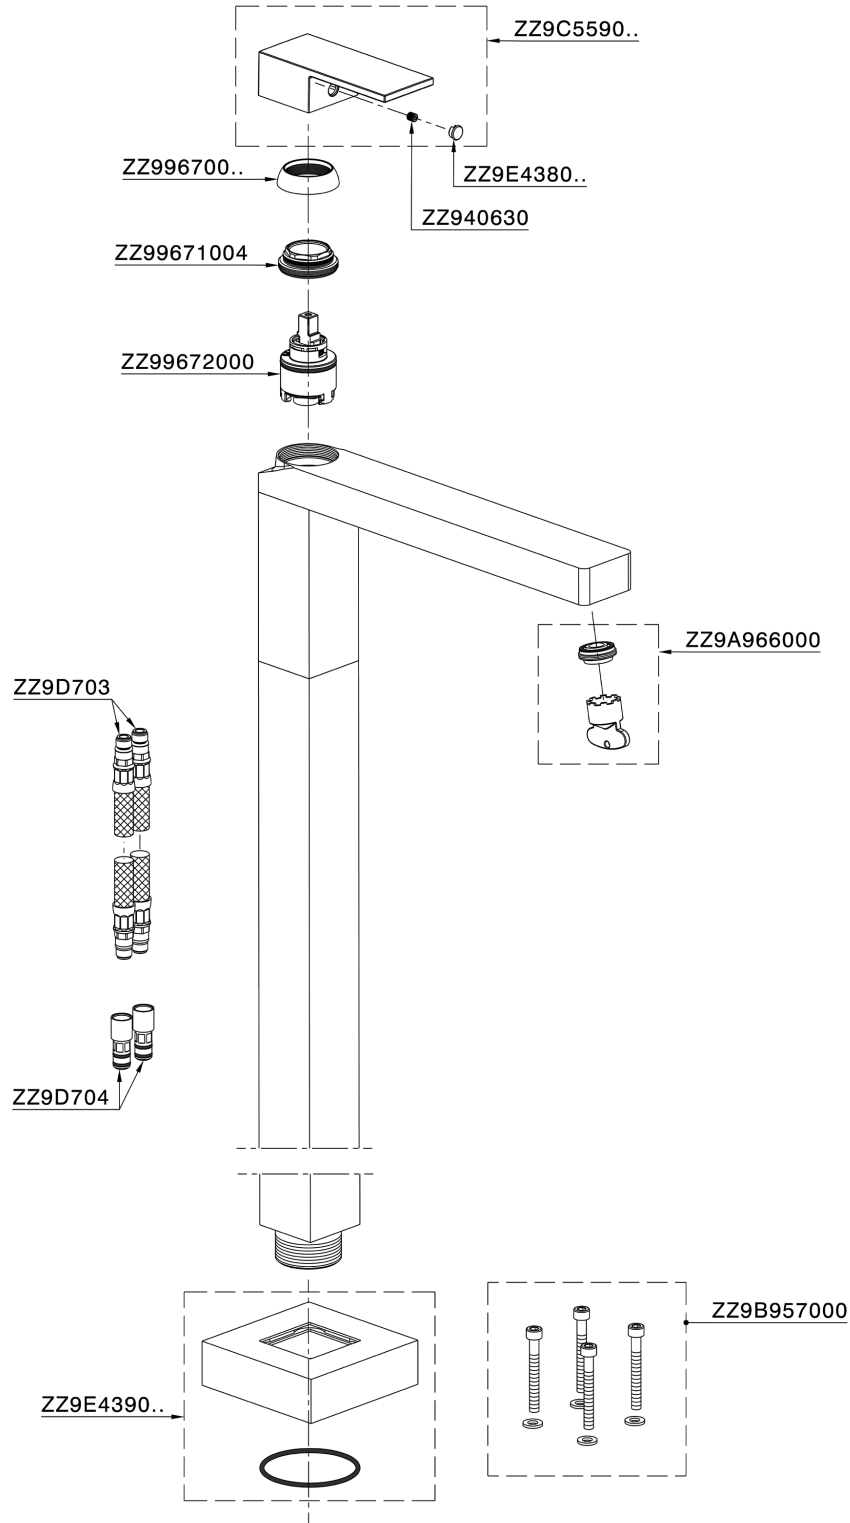

Exposed part for single basin on the floor NUOVA EGO_NE014510

MODEL **NE014510**

Exposed part for single basin on the floor, without concealed part, for item ZB004510

AVAILABLE FINISHINGS

-  **21** 21 Chrome
-  **2F** 2F Brushed Nickel
-  **40** 40 Matt Black
-  **4Q** 4Q Matt White

CHARACTERISTICS

Cartridge Spare Parts **ZZ97179000**

35 mm Cartridge

Installation **Concealed**

Required concealed parts **ZB004510**

Exposed part for single basin on the floor NUOVA EGO_NE014510

NE014510

<https://en.huberitalia.com/exposed-part-for-single-basin-on-the-floor-nuova-ego-ne014510>

Concealed part single lever free-standing CONCEALED_ZB004510

MODEL **ZB004510**

Floor mounted concealed part, for free-standing mixer

AVAILABLE FINISHINGS

 **04** 04 Without finishing

CHARACTERISTICS

Installation	Concealed
Concealed	1