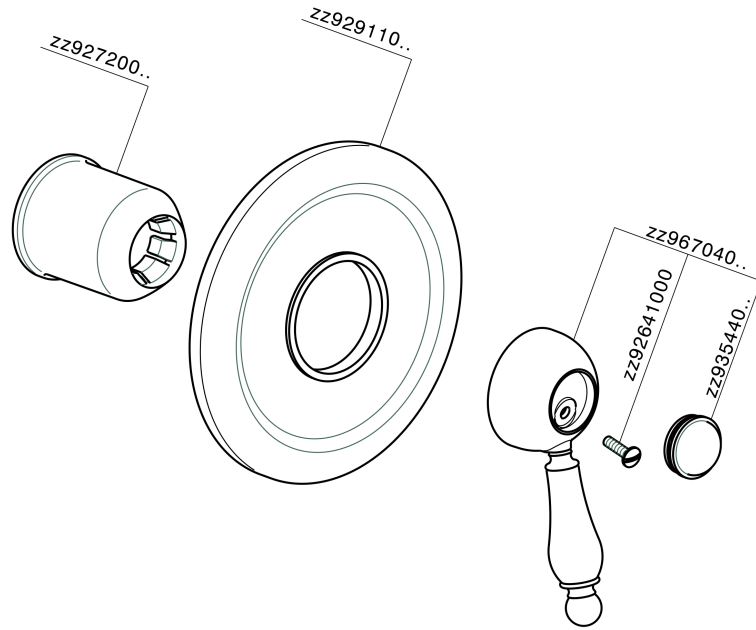

## Exposed part for concealed S.L. shower valve CROISSETTE\_CM003000

CM003000

<https://en.huberitalia.com/exposed-part-for-concealed-s-l-shower-valve-croisette-cm003000>

Concealed single lever shower valve CONCEALED\_ZB002300

ZB002300

<https://en.huberitalia.com/concealed-single-lever-shower-valve-concealed-zb002300>

2025-04-11