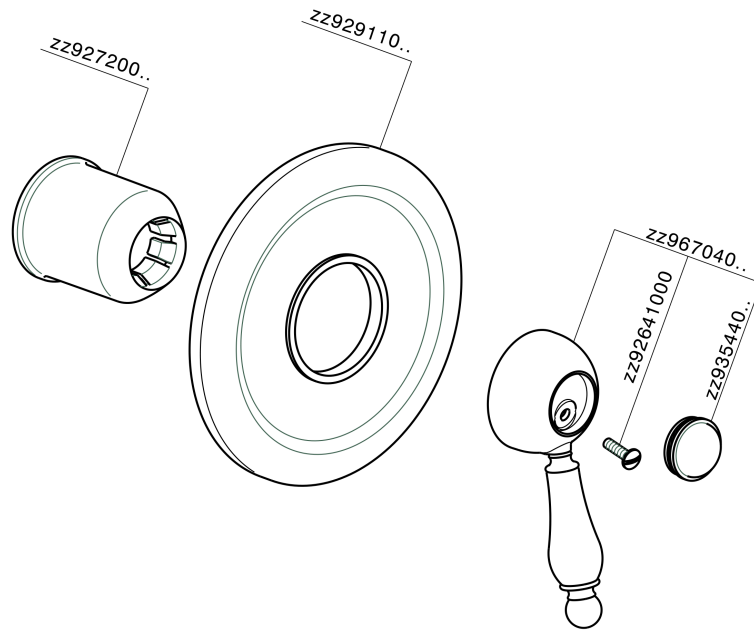

## Exposed part for concealed S.L. shower valve CROISSETTE\_CM003000

CM003000

<https://en.huberitalia.com/exposed-part-for-concealed-s-l-shower-valve-croisette-cm003000>

Concealed single lever shower valve CONCEALED\_ZB002300

ZB002300

<https://en.huberitalia.com/concealed-single-lever-shower-valve-concealed-zb002300>

2025-04-11