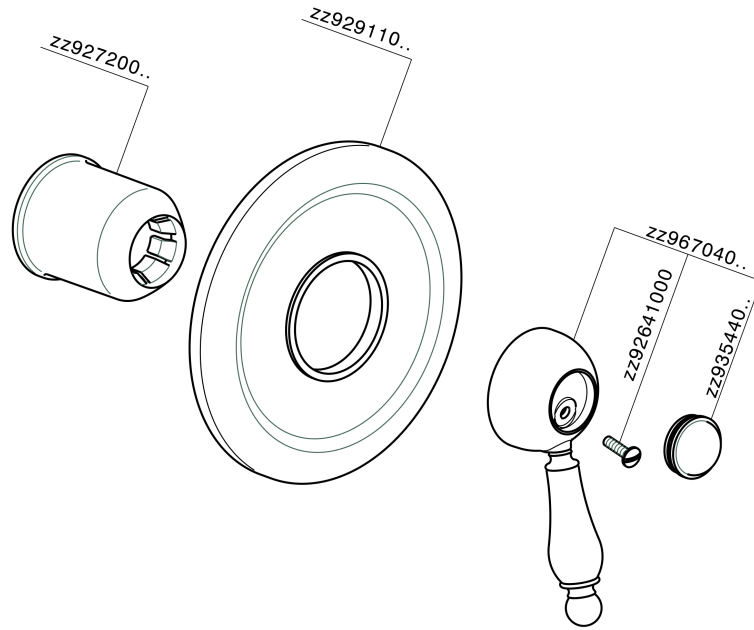

## Exposed part for concealed S.L. shower valve CROISSETTE\_CM003000

CM003000

<https://en.huberitalia.com/exposed-part-for-concealed-s-l-shower-valve-croisette-cm003000>

Concealed single lever shower valve CONCEALED\_ZB002300

ZB002300

<https://en.huberitalia.com/concealed-single-lever-shower-valve-concealed-zb002300>

2025-04-07