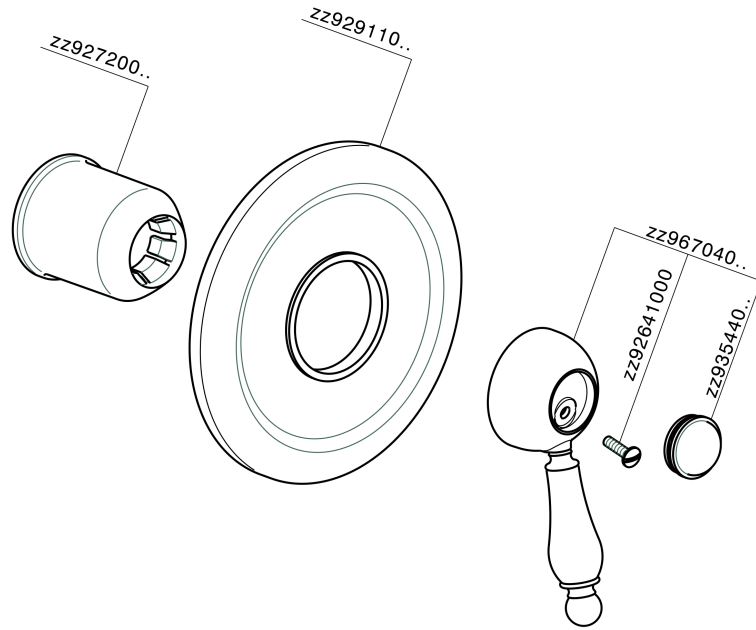

Exposed part for concealed S.L. shower valve CROISSETTE_CM003000

CM003000

<https://en.huberitalia.com/exposed-part-for-concealed-s-l-shower-valve-croisette-cm003000>

Concealed single lever shower valve CONCEALED_ZB002300

ZB002300

<https://en.huberitalia.com/concealed-single-lever-shower-valve-concealed-zb002300>

2025-04-11