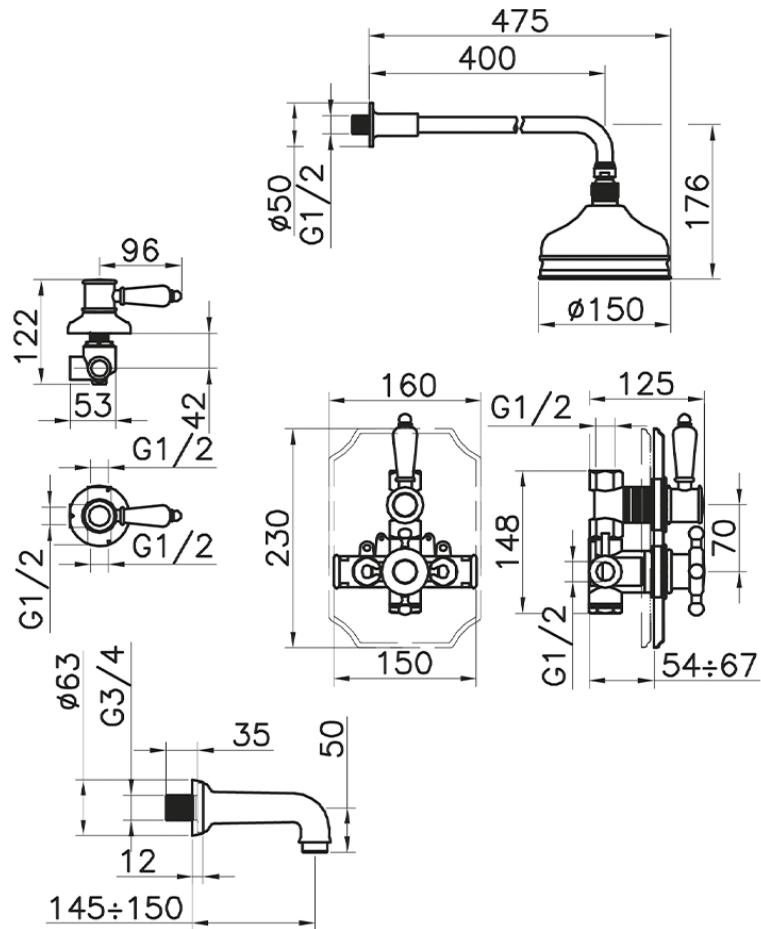

Concealed thermostatic bath set VICTORIAN_916.VT01H.

916.VT01H.

<https://en.huberitalia.com/concealed-thermostatic-bath-set-victorian-916-vt01h>

2026-04-05