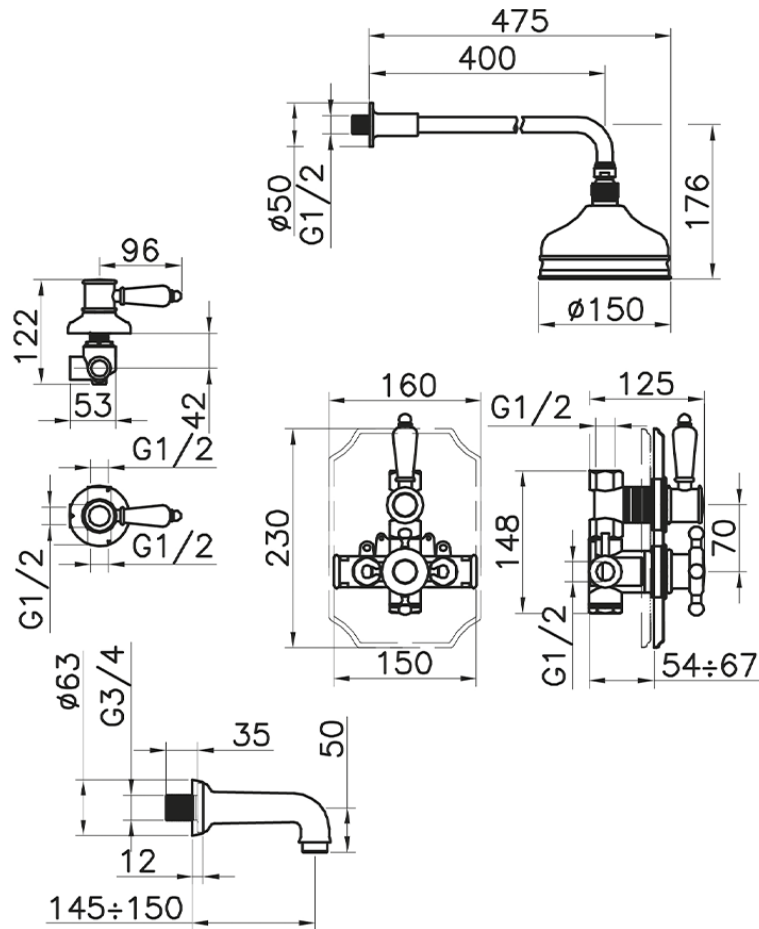

Concealed thermostatic bath set VICTORIAN_916.VT01H.

916.VT01H.

<https://en.huberitalia.com/concealed-thermostatic-bath-set-victorian-916-vt01h>

2026-06-13