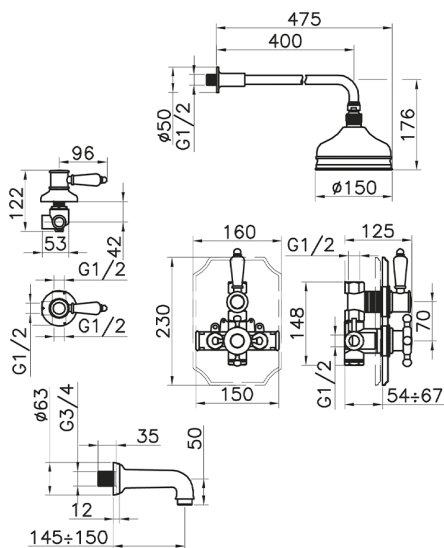

Concealed thermostatic bath set VICTORIAN_916.VT01H.

MODEL **916.VT01H.**

Concealed thermostatic bath set, 1/2" Concealed Thermostatic valve, 1/2" outlet stopvalve, 2-outlet diverter, 400 mm shower arm with showerhead, 150 mm Brass round headshower, 3/4 M 150 mm spout, without flexible hose and handshower

AVAILABLE FINISHINGS

-  **AC** AC Satin Brushed Nickel
-  **AG** AG Antique Gold
-  **BA** BA Old Bronze
-  **CR** CR Chrome
-  **2W** 2W Brushed Gold

CHARACTERISTICS

Cartridge Spare Parts **24.04A.PP**
8x20 Plus P Thermostatic Valve
 Installation **Concealed**