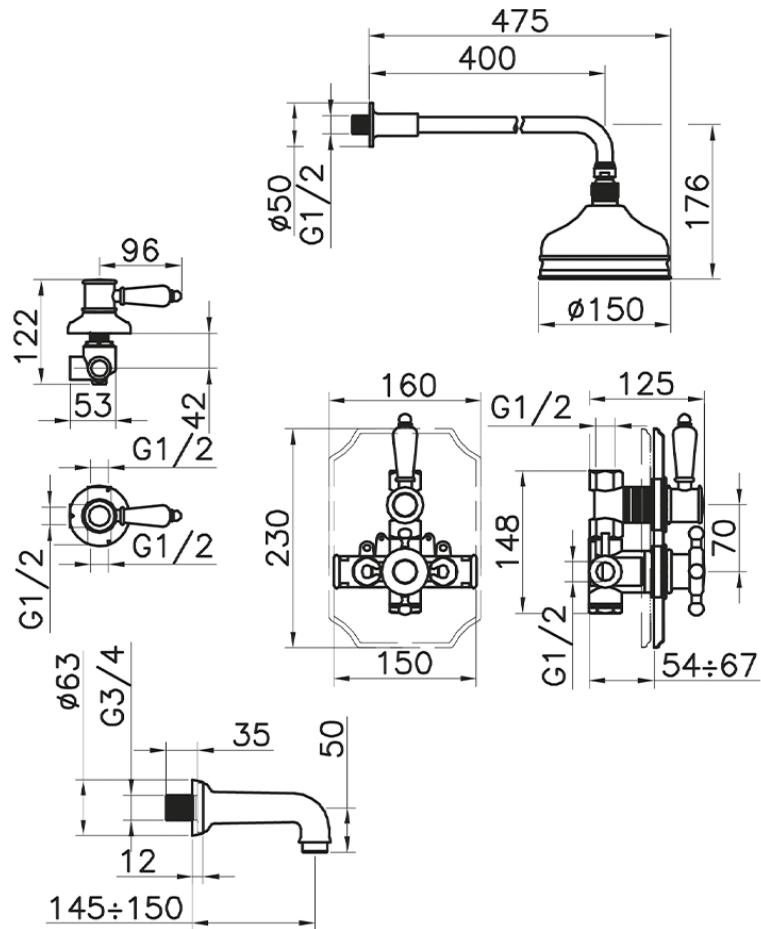

## Concealed thermostatic bath set VICTORIAN\_916.VT01H.

916.VT01H.

<https://en.huberitalia.com/concealed-thermostatic-bath-set-victorian-916-vt01h>

2026-06-26