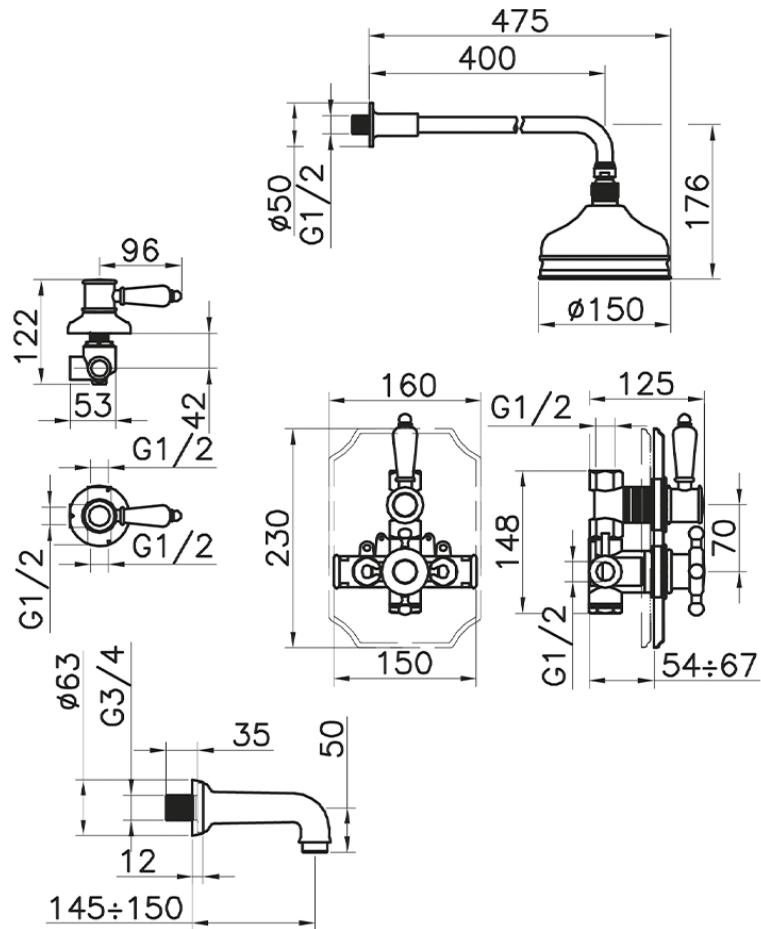

Concealed thermostatic bath set VICTORIAN_916.VT01H.

916.VT01H.

<https://en.huberitalia.com/concealed-thermostatic-bath-set-victorian-916-vt01h>

2026-06-06