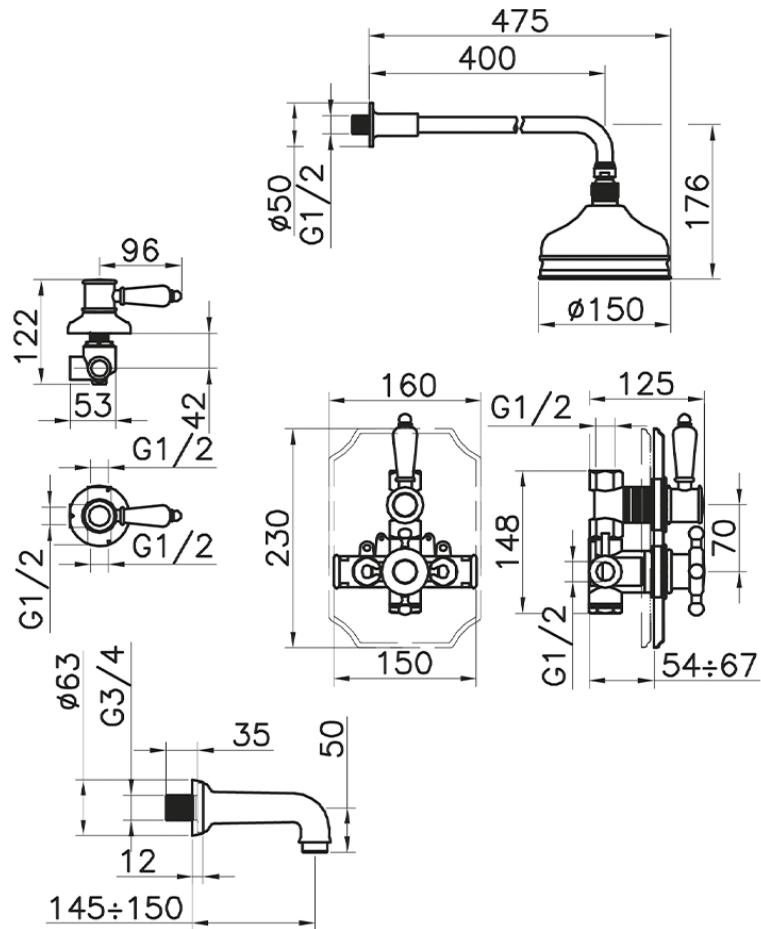

Concealed thermostatic bath set VICTORIAN_916.VT01H.

916.VT01H.

<https://en.huberitalia.com/concealed-thermostatic-bath-set-victorian-916-vt01h>

2026-04-30