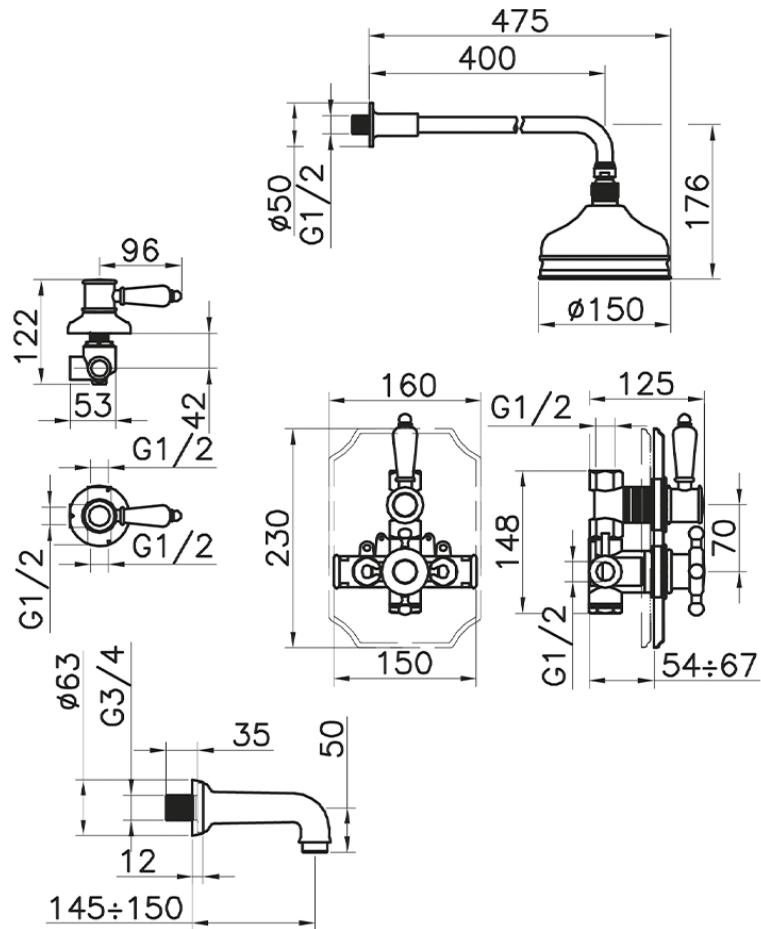

Concealed thermostatic bath set VICTORIAN_916.VT01H.

916.VT01H.

<https://en.huberitalia.com/concealed-thermostatic-bath-set-victorian-916-vt01h>

2026-04-06