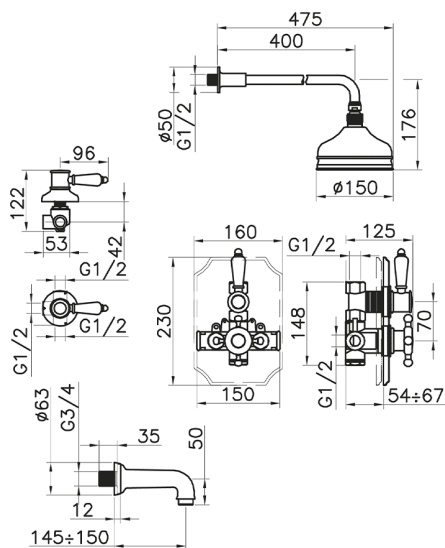

## Concealed thermostatic bath set VICTORIAN\_916.VT01H.

MODEL **916.VT01H.**

Concealed thermostatic bath set, 1/2" Concealed Thermostatic valve, 1/2" outlet stopvalve, 2-outlet diverter, 400 mm shower arm with showerhead, 150 mm Brass round headshower, 3/4 M 150 mm spout, without flexible hose and handshower

### CHARACTERISTICS

Cartridge Spare Parts **24.04A.PP**  
**8x20 Plus P Thermostatic Valve**  
 Installation **Concealed**