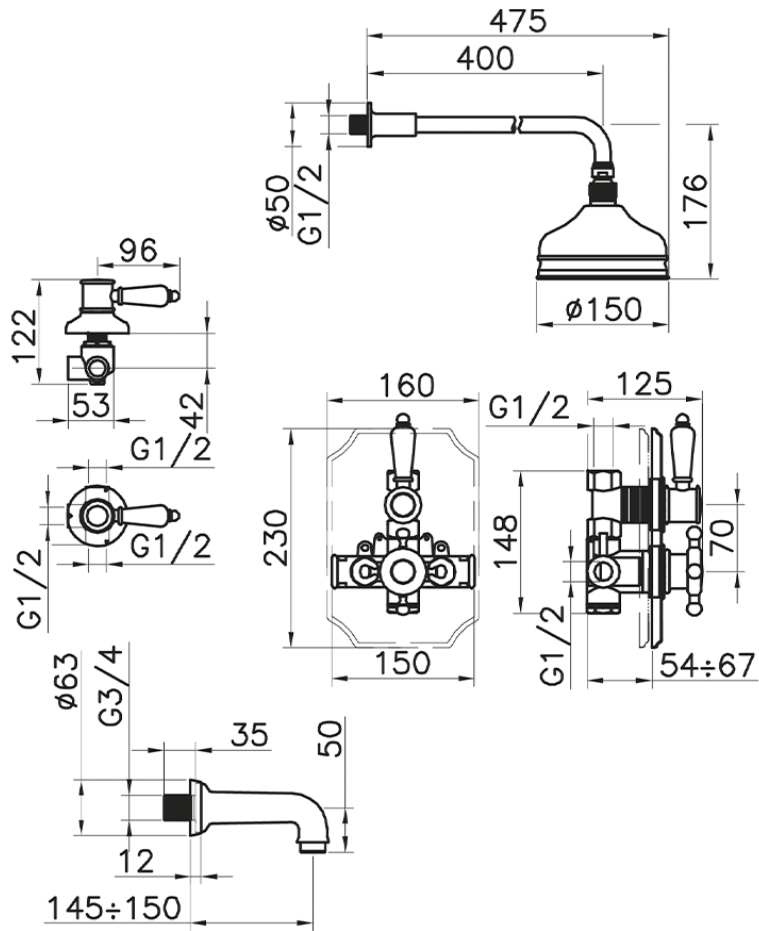

Concealed thermostatic bath set VICTORIAN_916.VT01H.

916.VT01H.

<https://en.huberitalia.com/concealed-thermostatic-bath-set-victorian-916-vt01h>

2026-04-08