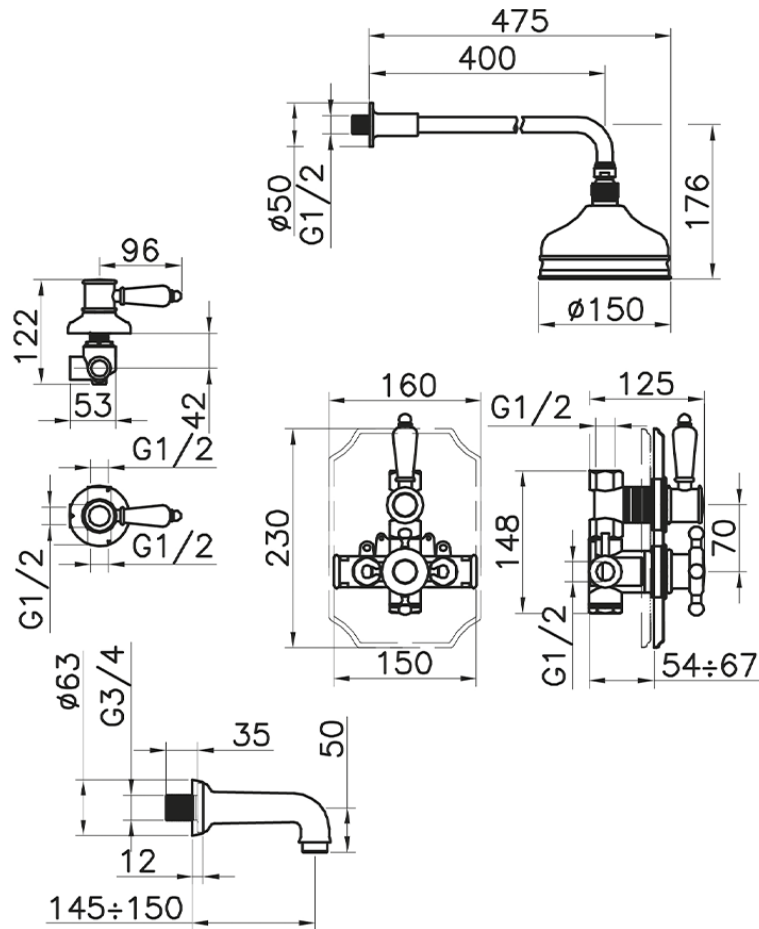

Concealed thermostatic bath set VICTORIAN_916.VT01H.

916.VT01H.

<https://en.huberitalia.com/concealed-thermostatic-bath-set-victorian-916-vt01h>

2026-06-06