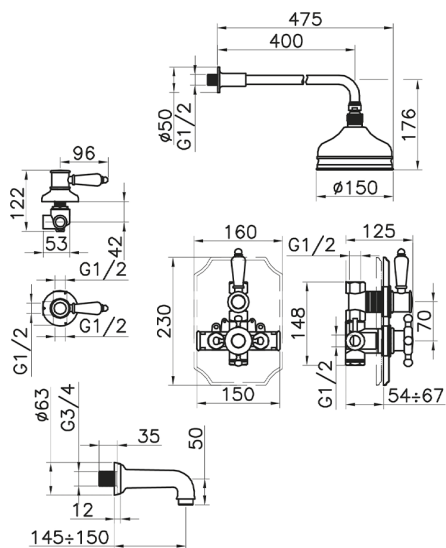

Concealed thermostatic bath set VICTORIAN_916.VT01H.

MODEL **916.VT01H.**

Concealed thermostatic bath set, 1/2" Concealed Thermostatic valve, 1/2" outlet stopvalve, 2-outlet diverter, 400 mm shower arm with showerhead, 150 mm Brass round headshower, 3/4 M 150 mm spout, without flexible hose and handshower

AVAILABLE FINISHINGS

-  **AC** AC Satin Brushed Nickel
-  **AG** AG Antique Gold
-  **BA** BA Old Bronze
-  **CR** CR Chrome
-  **2W** 2W Brushed Gold

CHARACTERISTICS

Cartridge Spare Parts **24.04A.PP**
8x20 Plus P Thermostatic Valve
 Installation **Concealed**