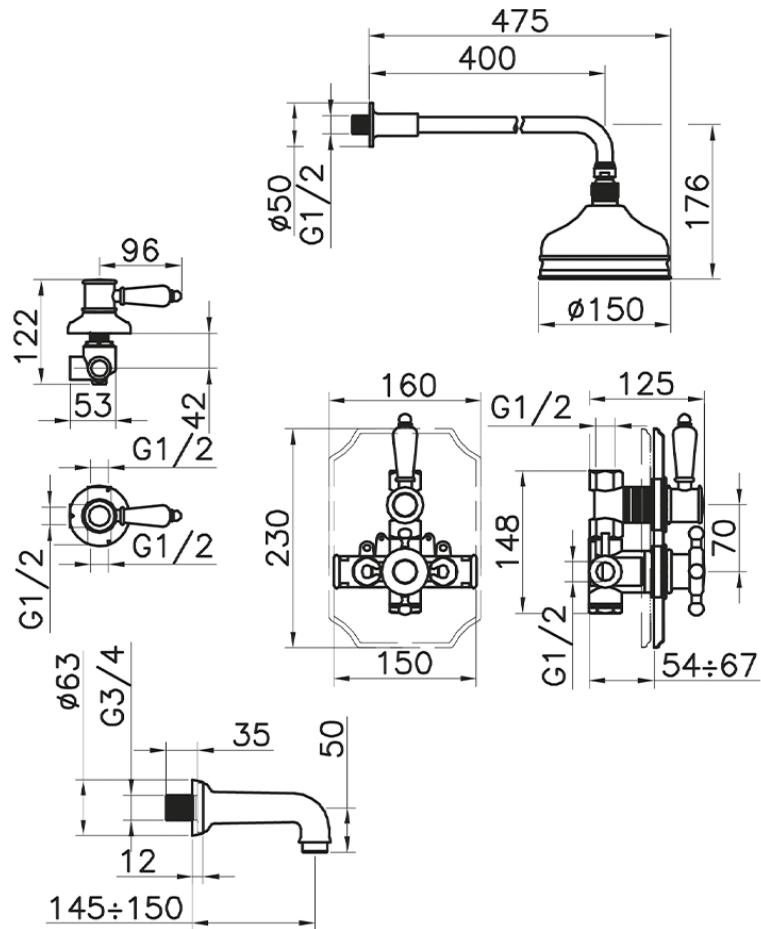

Concealed thermostatic bath set VICTORIAN_916.VT01H.

916.VT01H.

<https://en.huberitalia.com/concealed-thermostatic-bath-set-victorian-916-vt01h>

2026-06-13