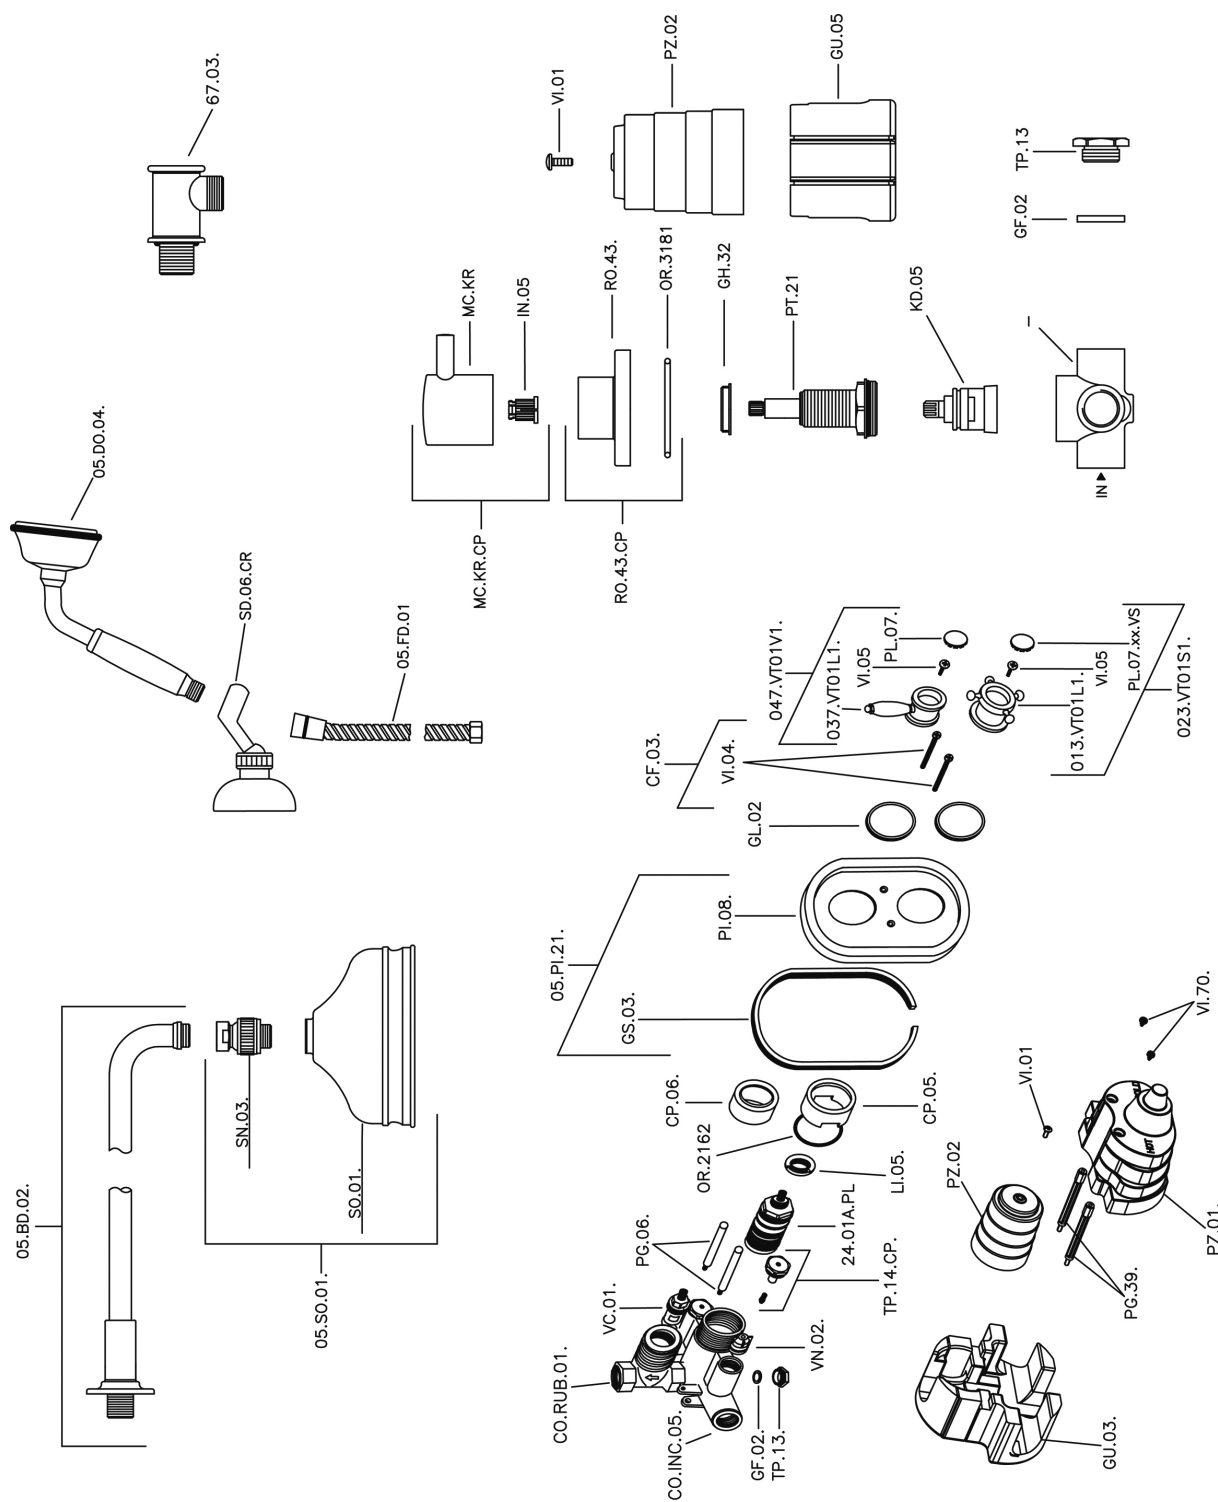

## Concealed thermostatic shower set VICTORIAN\_913.VT01H.

MODEL **913.VT01H.**

Concealed thermostatic shower set, 1/2" Concealed Thermostatic valve, 1/2" outlet stopvalve, 2-outlet diverter, wall mounted adjustable handshower bracket, 400 mm shower arm with showerhead, 150 mm Brass round headshower, 78 mm Brass classic one spray handshower, 1/2" wall elbow, 150 cm Brass flexible hose

### CHARACTERISTICS

Cartridge Spare Parts **24.04A.PP**

**8x20 Plus P Thermostatic Valve**

Installation **Concealed**

## Concealed thermostatic shower set VICTORIAN\_913.VT01H.

913.VT01H.

<https://en.huberitalia.com/concealed-thermostatic-shower-set-victorian-913-vt01h>

2024-11-23