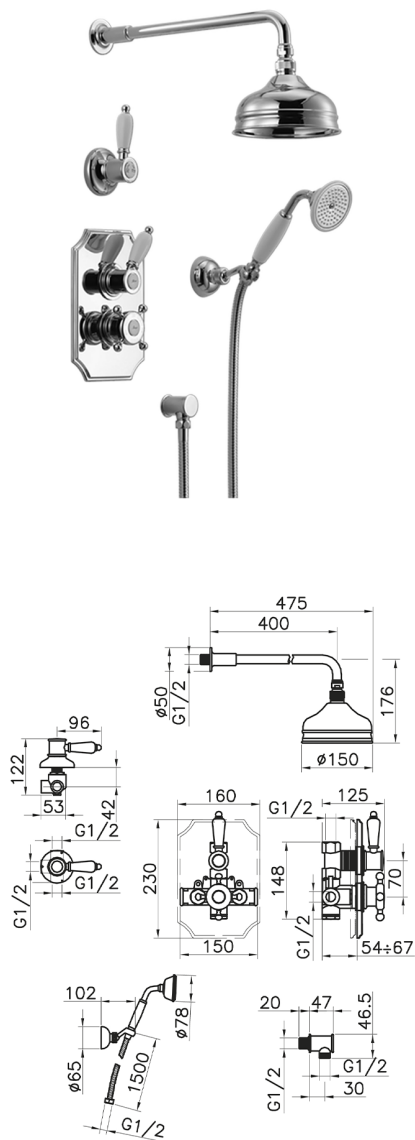

## Concealed thermostatic shower set VICTORIAN\_913.VT01H.

MODEL **913.VT01H.**

Concealed thermostatic shower set, 1/2" Concealed Thermostatic valve, 1/2" outlet stopvalve, 2-outlet diverter, wall mounted adjustable handshower bracket, 400 mm shower arm with showerhead, 150 mm Brass round headshower, 78 mm Brass classic one spray handshower, 1/2" wall elbow, 150 cm Brass flexible hose

### AVAILABLE FINISHINGS

-  **AC** AC Satin Brushed Nickel
-  **AG** AG Antique Gold
-  **BA** BA Old Bronze
-  **CR** CR Chrome
-  **2W** 2W Brushed Gold

### CHARACTERISTICS

Cartridge Spare Parts **24.04A.PP**

**8x20 Plus P Thermostatic Valve**

Installation **Concealed**

## Concealed thermostatic shower set VICTORIAN\_913.VT01H.

913.VT01H.

<https://en.huberitalia.com/concealed-thermostatic-shower-set-victorian-913-vt01h>

2024-11-23