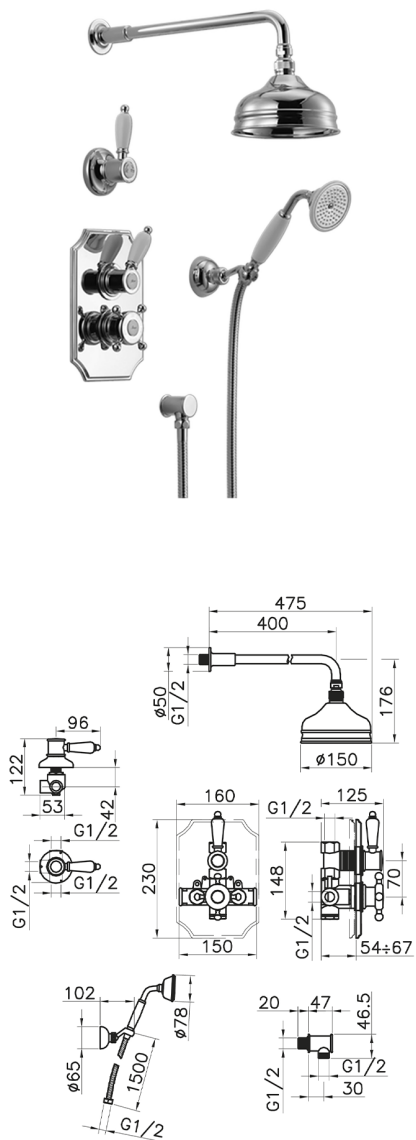

## Concealed thermostatic shower set VICTORIAN\_913.VT01H.

MODEL **913.VT01H.**

Concealed thermostatic shower set, 1/2" Concealed Thermostatic valve, 1/2" outlet stopvalve, 2-outlet diverter, wall mounted adjustable handshower bracket, 400 mm shower arm with showerhead, 150 mm Brass round headshower, 78 mm Brass classic one spray handshower, 1/2" wall elbow, 150 cm Brass flexible hose

### AVAILABLE FINISHINGS

-  **AC** AC Satin Brushed Nickel
-  **AG** AG Antique Gold
-  **BA** BA Old Bronze
-  **CR** CR Chrome
-  **2W** 2W Brushed Gold

### CHARACTERISTICS

Cartridge Spare Parts **24.04A.PP**

**8x20 Plus P Thermostatic Valve**

Installation **Concealed**