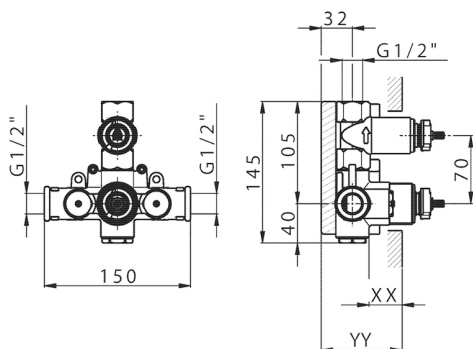

1-outlet Concealed thermostatic shower valve CONCEALED_ZB007301

MODEL **ZB007301**

1-outlet Concealed thermostatic shower valve, with stopvalve, without trim kit

AVAILABLE FINISHINGS

CHARACTERISTICS

Installation	Concealed
Cartridge Spare Parts	24.04A.PP
8x20 Plus P Thermostatic Valve	
Concealed	1

Piastra/Plate/Plaque/Platte/Placa

2-3mm: XX 25-40 YY 76-91

10 mm: XX 16-31 YY 65-80

Thermostatic

The Huber thermostatic is your personal water manager, helping you to handle, control and save water and energy.

1-outlet Concealed thermostatic shower valve CONCEALED_ZB007301

ZB007301

<https://en.huberitalia.com/1-outlet-concealed-thermostatic-shower-valve-concealed-zb007301>

2026-06-19