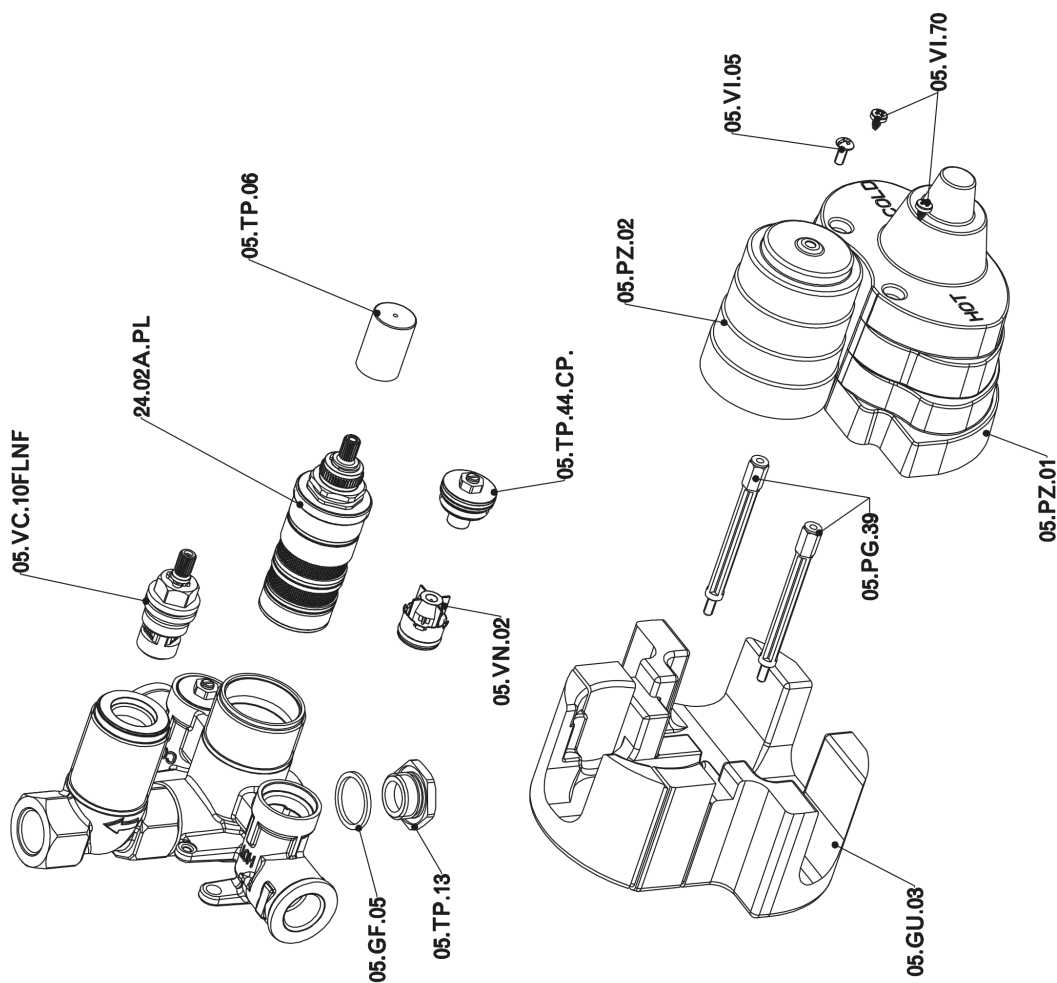

1-outlet Concealed thermostatic shower valve CONCEALED_ZB007301

MODEL **ZB007301**

1-outlet Concealed thermostatic shower valve, with stopvalve, without trim kit

AVAILABLE FINISHINGS

CHARACTERISTICS

Installation	Concealed
Cartridge Spare Parts	24.04A.PP
8x20 Plus P Thermostatic Valve	
Concealed	1

Piastra/Plate/Plaque/Platte/Placa
 2-3mm: XX 25-40 YY 76-91
 10 mm: XX 16-31 YY 65-80

Thermostatic

The Huber thermostatic is your personal water manager, helping you to handle, control and save water and energy.

1-outlet Concealed thermostatic shower valve CONCEALED_ZB007301

ZB007301

<https://en.huberitalia.com/1-outlet-concealed-thermostatic-shower-valve-concealed-zb007301>

2026-04-14