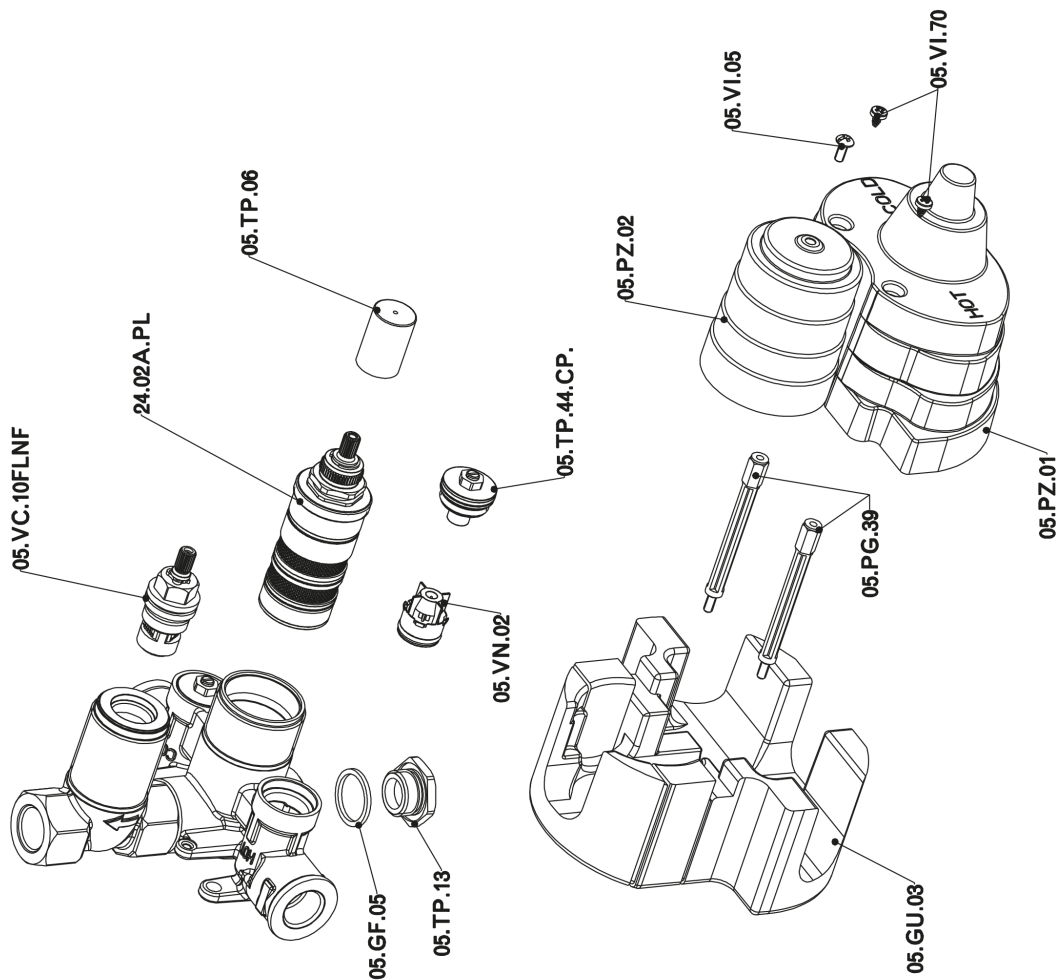

## 1-outlet Concealed thermostatic shower valve CONCEALED\_ZB007301

MODEL **ZB007301**

1-outlet Concealed thermostatic shower valve, with stopvalve, without trim kit

AVAILABLE FINISHINGS

CHARACTERISTICS

Installation	<b>Concealed</b>
Cartridge Spare Parts	<b>24.04A.PP</b>
<b>8x20 Plus P Thermostatic Valve</b>	
Concealed	<b>1</b>

Piastra/Plate/Plaque/Platte/Placa

2-3mm: XX 25-40 YY 76-91

10 mm: XX 16-31 YY 65-80

## 1-outlet Concealed thermostatic shower valve CONCEALED\_ZB007301

ZB007301

<https://en.huberitalia.com/1-outlet-concealed-thermostatic-shower-valve-concealed-zb007301>

2026-06-19