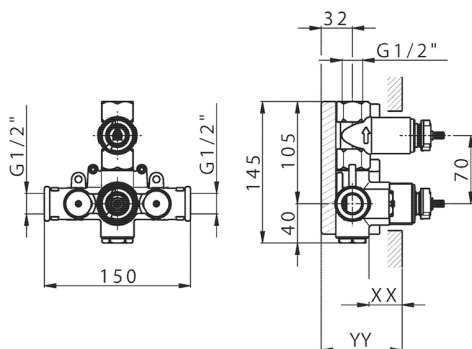

1-outlet Concealed thermostatic shower valve CONCEALED_ZB007301

MODEL **ZB007301**

1-outlet Concealed thermostatic shower valve, with stopvalve, without trim kit

AVAILABLE FINISHINGS

CHARACTERISTICS

Installation	Concealed
Cartridge Spare Parts	24.04A.PP
8x20 Plus P Thermostatic Valve	
Concealed	1

Piastra/Plate/Plaque/Platte/Placa
 2-3mm: XX 25-40 YY 76-91
 10 mm: XX 16-31 YY 65-80

Thermostatic

The Huber thermostatic is your personal water manager, helping you to handle, control and save water and energy.

1-outlet Concealed thermostatic shower valve CONCEALED_ZB007301

ZB007301

<https://en.huberitalia.com/1-outlet-concealed-thermostatic-shower-valve-concealed-zb007301>

2026-04-14