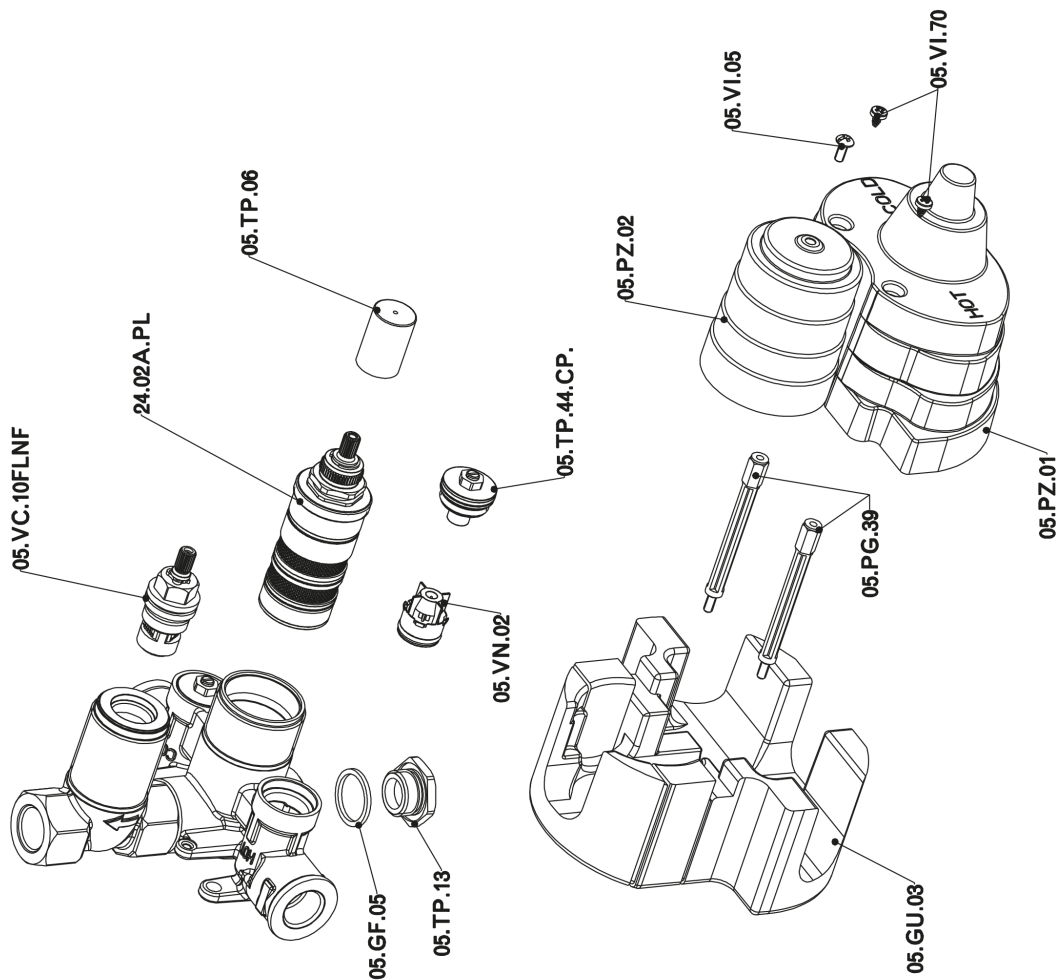

1-outlet Concealed thermostatic shower valve CONCEALED_ZB007301

ZB007301

<https://en.huberitalia.com/1-outlet-concealed-thermostatic-shower-valve-concealed-zb007301>

2026-06-19