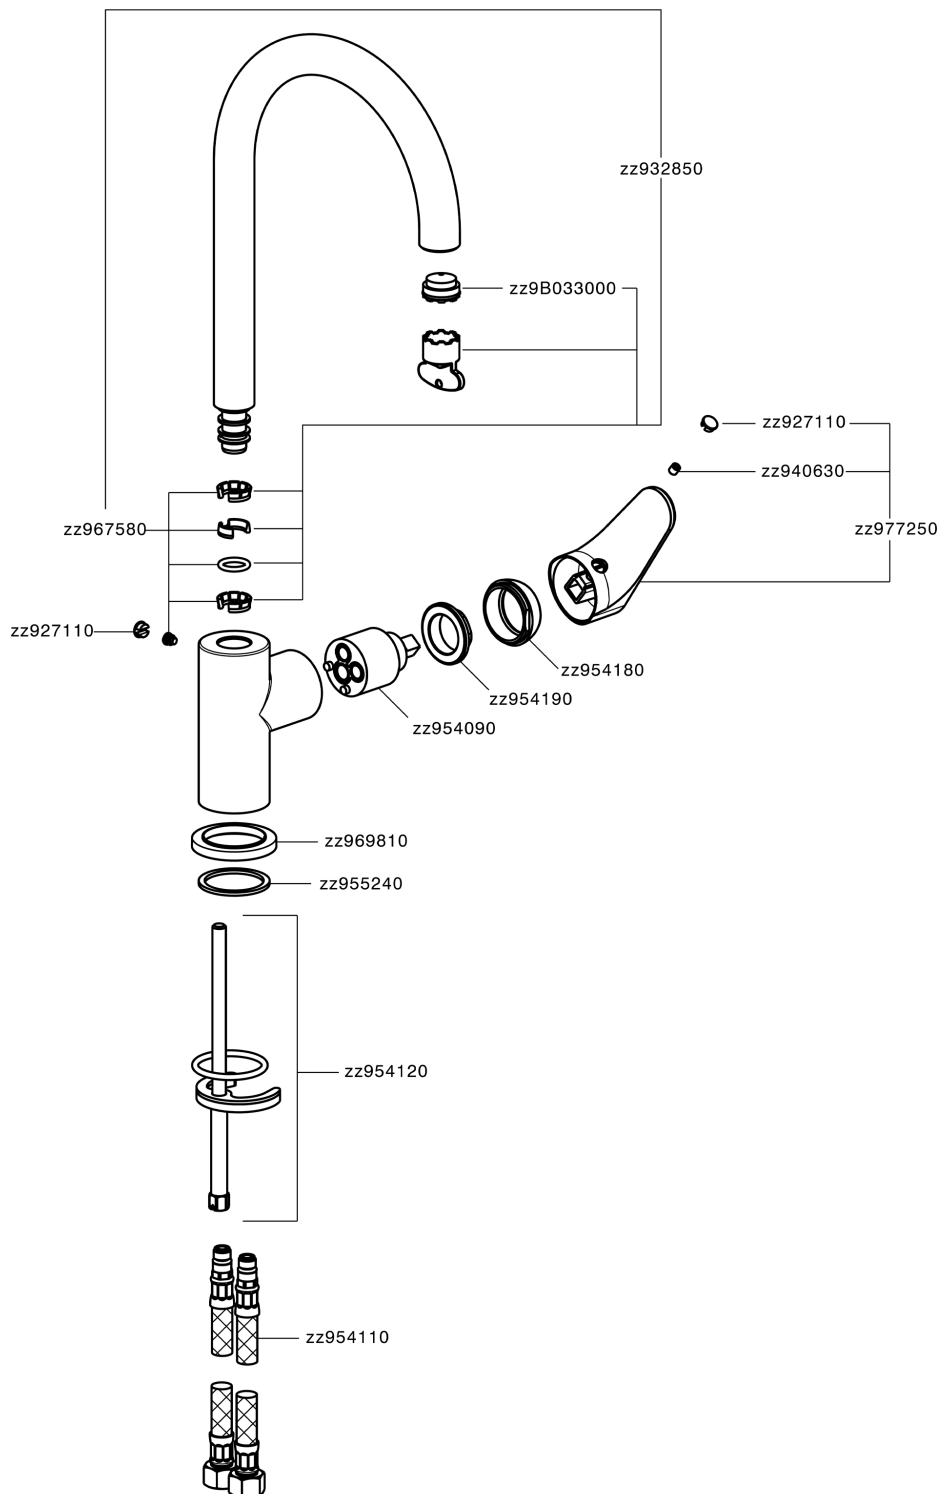

Single lever sink mixer Energysave KITCHEN_AH000535

MODEL **AH000535**

Single lever sink mixer Energysave,swivel spout,G.3/8" stainless steel flexible hoses

AVAILABLE FINISHINGS

-  **21** 21 Chrome
-  **2F** 2F Brushed Nickel
-  **40** 40 Matt Black

CHARACTERISTICS

Cartridge Spare Parts **ZZ95409000**

35 mm Cartridge

EcoStop

EcoStop feature limits water flow to approximately 50% of maximum output with one point of resistance on setting. Push slightly past the middle stop only when full water output is required. This will save water up to 50%.

EnergySave

Thanks to the EnergySave device, only cold water will be drawn if the lever is operated in the central position, so that the water heater will not be engaged and no hot water wasted, leading to considerable savings in energy and costs. The temperature can be adjusted by rotating the lever to the left, until the desired temperature is reached.

Single lever sink mixer Energysave KITCHEN_AH000535

AH000535

<https://en.huberitalia.com/single-lever-sink-mixer-energysave-kitchen-ah000535>

2024-11-21