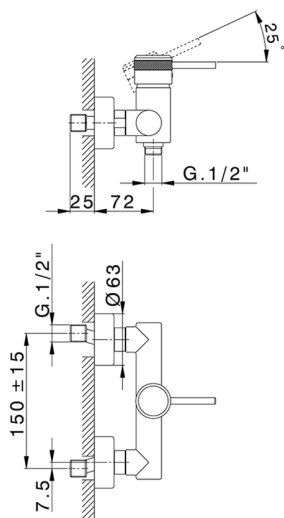

Single lever shower mixer CHRONOS_CR000440

MODEL **CR000440**

Single lever shower mixer, without shower set, 1/2" M flexible connection

AVAILABLE FINISHINGS

-  **21** 21 Chrome
-  **2F** 2F Brushed Nickel
-  **2Q** 2Q Black Titanium

CHARACTERISTICS

Cartridge Spare Parts **ZZ95409000**

35 mm Cartridge

2024-11-23