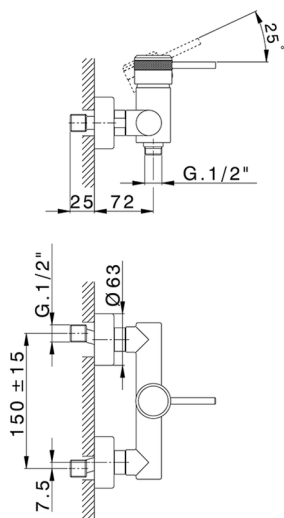

## Single lever shower mixer CHRONOS\_CR000440

MODEL **CR000440**

Single lever shower mixer, without shower set, 1/2" M flexible connection

### CHARACTERISTICS

Cartridge Spare Parts **ZZ95409000**

**35 mm Cartridge**

2024-11-21