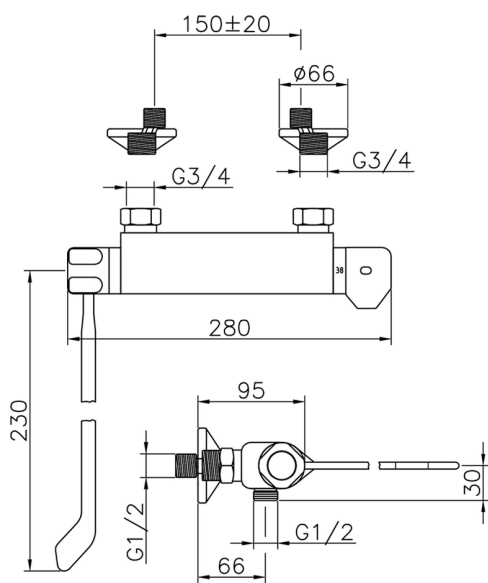

## Thermostatic shower mixer CLINIC&TECHNICAL\_CLT01030

MODEL **CLT01030**

Thermostatic shower mixer, without shower set, 1/2" M flexible connection, with long lever

AVAILABLE FINISHINGS

**21** 21 Chrome

CHARACTERISTICS

Cartridge Spare Parts **24.04A.PP**

**8x20 Plus P Thermostatic Valve**