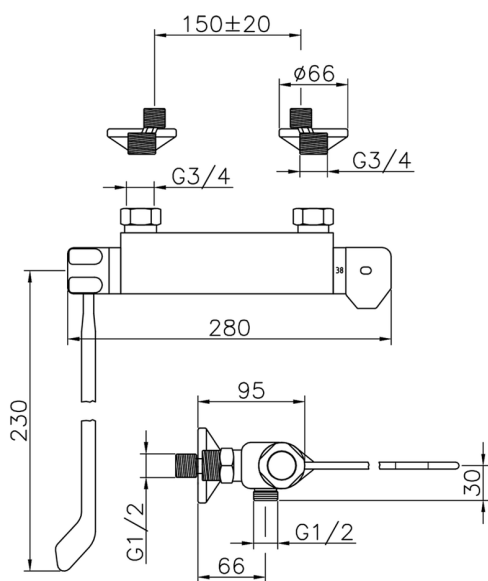

Thermostatic shower mixer CLINIC&TECHNICAL_CLT01030

MODEL **CLT01030**

Thermostatic shower mixer, without shower set, 1/2" M flexible connection, with long lever

AVAILABLE FINISHINGS

CHARACTERISTICS

Cartridge Spare Parts **24.04A.PP**

8x20 Plus P Thermostatic Valve

Thermostatic

The Huber thermostatic is your personal water manager, helping you to handle, control and save water and energy.

2026-05-16