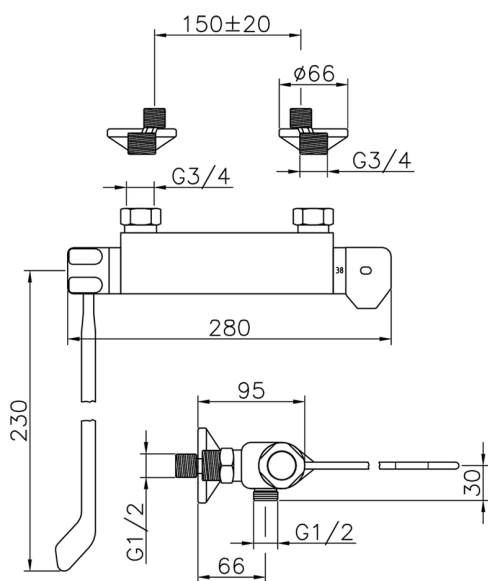

Thermostatic shower mixer CLINIC&TECHNICAL_CLT01030

MODEL **CLT01030**

Thermostatic shower mixer, without shower set, 1/2" M flexible connection, with long lever

AVAILABLE FINISHINGS

21 21 Chrome

CHARACTERISTICS

Cartridge Spare Parts **24.04A.PP**

8x20 Plus P Thermostatic Valve

Thermostatic

The Huber thermostatic is your personal water manager, helping you to handle, control and save water and energy.

2026-04-11