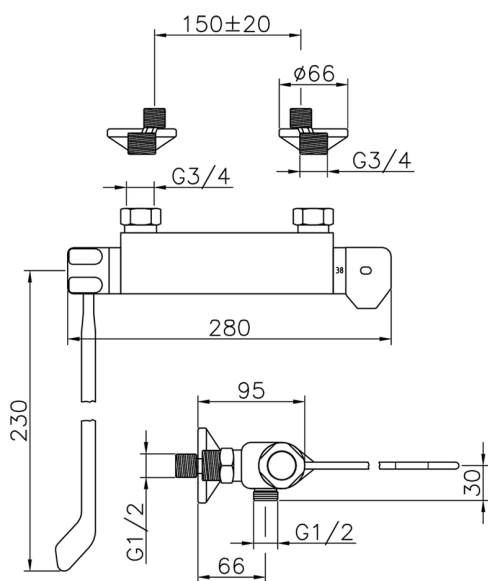

Thermostatic shower mixer CLINIC&TECHNICAL_CLT01030

MODEL **CLT01030**

Thermostatic shower mixer, without shower set, 1/2" M flexible connection, with long lever

AVAILABLE FINISHINGS

21 21 Chrome

CHARACTERISTICS

Cartridge Spare Parts **24.04A.PP**

8x20 Plus P Thermostatic Valve

Thermostatic

The Huber thermostatic is your personal water manager, helping you to handle, control and save water and energy.

2026-06-06