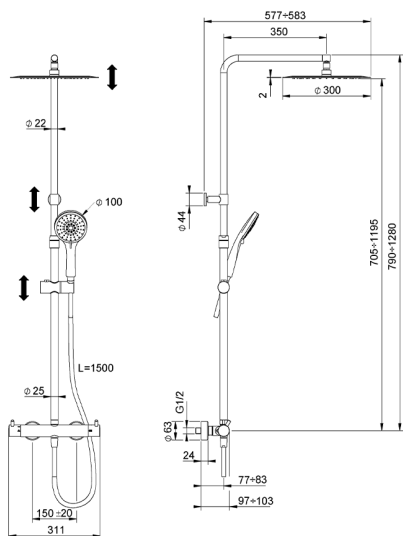

## 2-function Thermostatic shower set COLUMNS\_KRC8402A

MODEL **KRC8402A**

2-function Thermostatic shower set, 2-outlet devia stop, adjustable riser column, sliding handshower holder, 100 mm ABS 3 sprays handshower, 300 mm round showerhead 2 mm thick INOX, 150 cm smooth SILVERFLEX Flexible Hose

### CHARACTERISTICS

Cartridge Spare Parts **22.04A.AR - ZZ97279004**

**Argo 2 (long filter) Thermostatic Valve**

#### DeviaStop

The Huber Devia Stop technology allows to adjust the water flow and to direct it to the selected output point (overhead soaker, hand shower, etc).