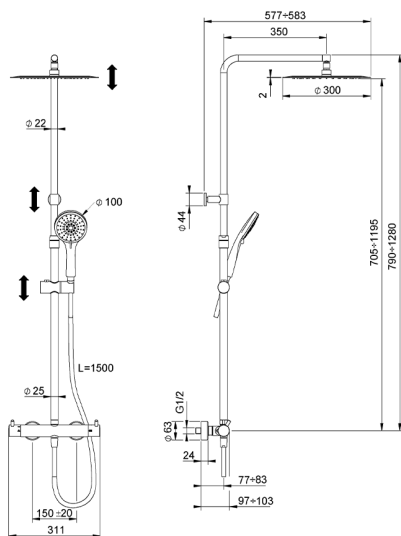

2-function Thermostatic shower set COLUMNS_KRC8402A

MODEL **KRC8402A**

2-function Thermostatic shower set, 2-outlet devia stop, adjustable riser column, sliding handshower holder, 100 mm ABS 3 sprays handshower, 300 mm round showerhead 2 mm thick INOX, 150 cm smooth SILVERFLEX Flexible Hose

AVAILABLE FINISHINGS

-  **21** 21 Chrome
-  **26** 26 Old Copper
-  **2F** 2F Brushed Nickel
-  **2W** 2W Brushed Gold
-  **40** 40 Matt Black
-  **4Q** 4Q Matt White

CHARACTERISTICS

Cartridge Spare Parts **22.04A.AR - ZZ97279004**

Argo 2 (long filter) Thermostatic Valve

DeviaStop

The Huber Devia Stop technology allows to adjust the water flow and to direct it to the selected output point (overhead soaker, hand shower, etc).

SafeTouch