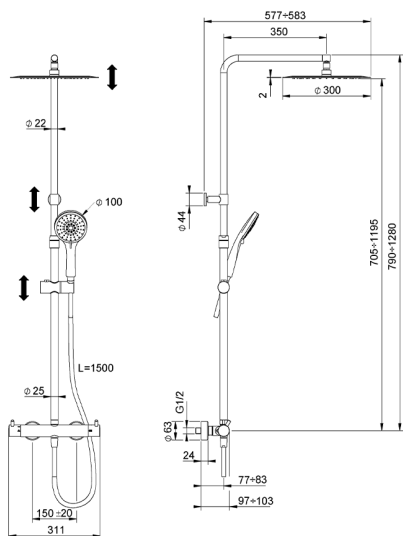

2-function Thermostatic shower set COLUMNS_KRC8402A

MODEL **KRC8402A**

2-function Thermostatic shower set, 2-outlet devia stop, adjustable riser column, sliding handshower holder, 100 mm ABS 3 sprays handshower, 300 mm round showerhead 2 mm thick INOX, 150 cm smooth SILVERFLEX Flexible Hose

AVAILABLE FINISHINGS

-  **21** 21 Chrome
-  **26** 26 Old Copper
-  **2F** 2F Brushed Nickel
-  **2W** 2W Brushed Gold
-  **40** 40 Matt Black
-  **4Q** 4Q Matt White

CHARACTERISTICS

Cartridge Spare Parts **22.04A.AR - ZZ97279004**

Argo 2 (long filter) Thermostatic Valve

DeviaStop

The Huber Devia Stop technology allows to adjust the water flow and to direct it to the selected output point (overhead soaker, hand shower, etc).

SafeTouch